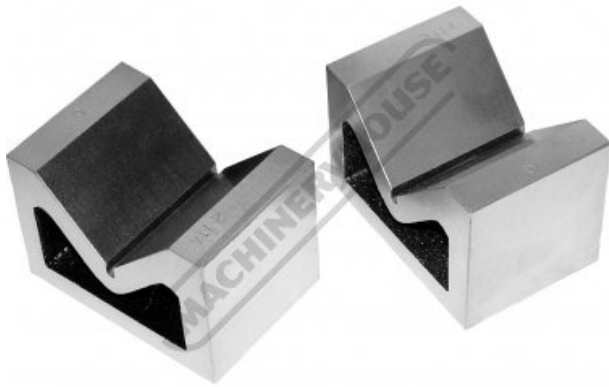

V006 - Cast Iron Vee Block

150mm

Back In Stock Soon

Ex GST
\$160.00

Inc GST
\$176.00

ORDER CODE:	V006
Size (L x W x H) (mm):	150 x 50 x 100
Width Across The Vee (mm):	100
Nett Weight (kg):	8.5

Description

Accurately machined square and faces ground parallel.

Features

- Manufactured from close grain casting seasoned against distortion
- Supplied as matching pair
- True 90° Vee