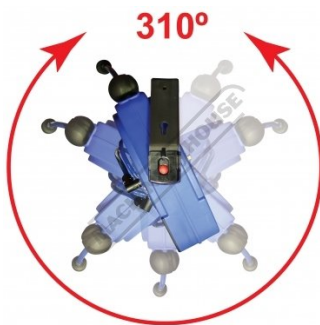

AR-P10 - Retractable Air Hose Reel - Includes Air Dusting gun

15 Metre x Ø9.5mm ID Hose

Ex GST
\$170.00

Inc GST
\$187.00

ORDER CODE:	H045
MODEL:	AR-P10
Hose Type (Air-Water):	Air
Hose Length (Metre):	15
Hose External Diameter (mm):	Ø13.5
Hose Internal Diameter (mm / Inch):	Ø9.5mm
Maximum Pressure (PSI):	232
Nett Weight (kg):	6

Features

- 9.5mm x 15 Metres of PU (Polyurethane) mesh air hose
- PU mesh hose is highly durable with increased flexibility
- 13.5mm OD hose allows for a more compact case to save space
- Unique design mounting bracket to allow pivoting to 310°
- Ability to be mounted from the wall or ceiling
- Quick-lock release for easy install & removal
- Industrial return spring with tension adjustment
- Rubber protective boot over Japanese style quick action air connection
- Case is made from impact resistant PP
- Working pressure: 232psi / 16Bar
- Operating temperature range -20°C - 60°C
- Weight 6kg

Includes

- Dusting gun with fitting

Product Brochure For H045

Specific Features

Top View Swivel 310 Degrees

Swivel Hose Reel

Swivel Hose Reel Right View

Right View