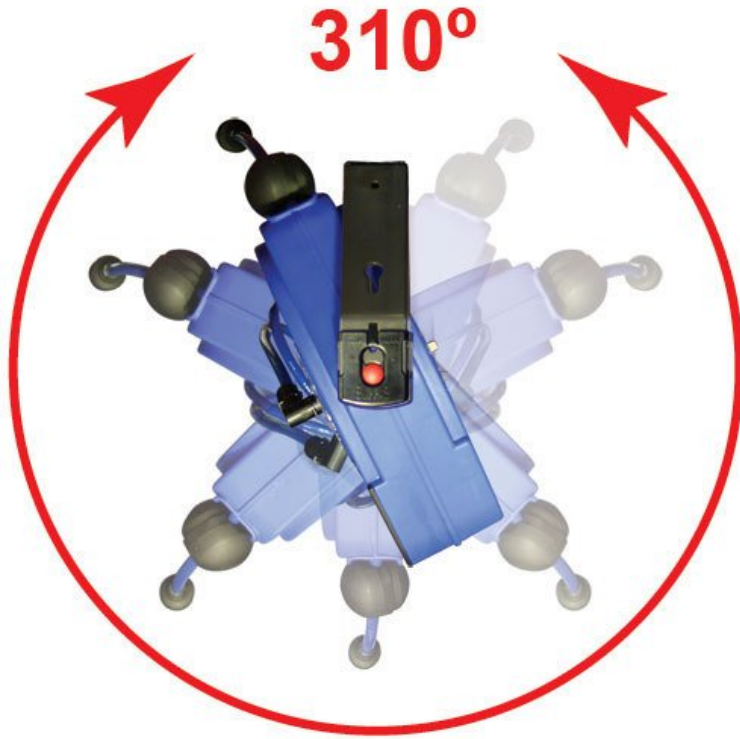

AR-P10 - Retractable Air Hose Reel - Includes Air Dusting gun

15 Metre x Ø9.5mm ID Hose

Ex GST
\$170.00

Inc GST
\$187.00

ORDER CODE:	H045
MODEL:	AR-P10
Hose Type (Air-Water):	Air
Hose Length (Metre):	15
Hose External Diameter (mm):	Ø13.5
Hose Internal Diameter (mm / Inch):	Ø9.5mm
Maximum Pressure (PSI):	232
Nett Weight (kg):	6

Features

- 9.5mm x 15 Metres of PU (Polyurethane) mesh air hose
- PU mesh hose is highly durable with increased flexibility
- 13.5mm OD hose allows for a more compact case to save space
- Unique design mounting bracket to allow pivoting to 310°
- Ability to be mounted from the wall or ceiling
- Quick-lock release for easy install & removal
- Industrial return spring with tension adjustment
- Rubber protective boot over Japanese style quick action air connection
- Case is made from impact resistant PP
- Working pressure: 232psi / 16Bar
- Operating temperature range -20°C - 60°C
- Weight 6kg

Includes

- Dusting gun with fitting

Product Brochure For H045

Specific Features

Top View Swivel 310 Degrees

Swivel Hose Reel

Swivel Hose Reel Right View

Right View