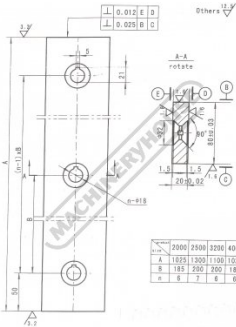

Product Brochure For S9988

**Specific Features**

Bottom Blade

**Recommended Accessories**

**S962**

Hydraulic NC Guillotine - Variable Rake

**S962S**

Hydraulic NC Guillotine - Variable Rake