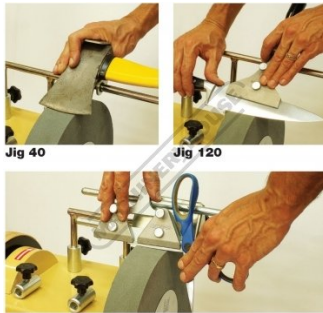

Product Brochure For W8615

Specific Features

Shown With Jig Numbers