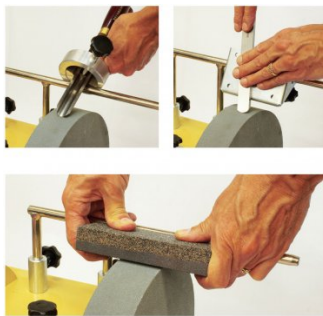

Recommended Accessories

W8625
Jig 55, 110 & Stone Grader
Wood Turners Sharpening Kit -
3 Piece Set