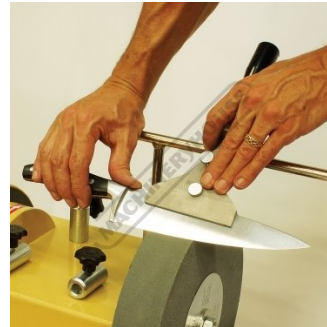

### Features

- Jig 40 is the perfect attachment for axes with a blade up to 170mm
- Jig 120 is designed for knives with blade length of 100 to 200mm
- Jig 160 is designed for scissors and hedge shears

### Optional Accessories

- Suits wetstone grinder TiGer 2000S (W859)
- Suits wetstone grinder TiGer 2500 (W868)

Product Brochure For W8615

**Specific Features**

Shown With Jig Numbers

Jig 40

Jig 120

Jig 160