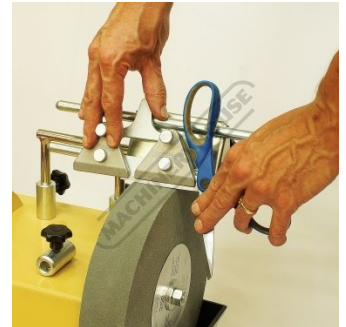

### Features

- Jig 40 is the perfect attachment for axes with a blade up to 170mm
- Jig 120 is designed for knives with blade length of 100 to 200mm
- Jig 160 is designed for scissors and hedge shears

### Optional Accessories

- Suits wetstone grinder TiGer 2000S (W859)
- Suits wetstone grinder TiGer 2500 (W868)

Product Brochure For W8615

**Specific Features**

Shown With Jig Numbers

Jig 40

Jig 120

Jig 160