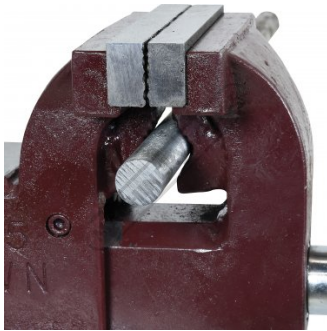

Product Brochure For V0815

60421 - Forge Steel Utility Bench Vice with Anvil & Pipe Jaws

125mm Jaw Width
 140mm Jaw Opening

Ex GST
\$360.00

Inc GST
\$396.00

ORDER CODE:	V0815
Model:	60421
Type:	Bench
Jaw Width (mm):	125
Jaw Opening (mm):	140
Overall Length (Closed Jaws) (mm):	370
Overall Width (mm):	145
Overall Height (mm):	155
Nett Weight (kg):	11.5

Description

Manufactured from forged steel and fitted with pipe jaws, a large anvil, and replaceable case hardened jaws

Features

- Manufactured from forged steel
- Pipe jaws fitted under main jaws
- Large anvil area rear of vice
- Replaceable serrated case hardened steel jaws
- Corrosive resistant nickel plated handle
- Machined bearing surfaces

Product Brochure For V0815

Specific Features

Pipe Vice Jaws

Large Anvil

Side View

Right Side View

Recommended Accessories

V0532

Plastic Magnetic Soft Jaws

V051

Vice Brake Bender - Suits Bench Vices