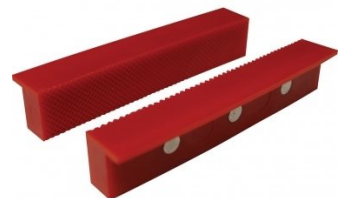

Description

Manufactured from forged steel and fitted with pipe jaws, a large anvil, and replaceable case hardened jaws

Features

- Manufactured from forged steel
- Pipe jaws fitted under main jaws
- Large anvil area rear of vice
- Replaceable serrated case hardened steel jaws
- Corrosive resistant nickel plated handle
- Machined bearing surfaces

Product Brochure For V0815

Specific Features

Pipe Vice Jaws

Large Anvil

Side View

Right Side View

Recommended Accessories

V0532

Aluminium Magnetic Soft Jaws

V0539

Aluminium Magnetic Soft Jaws

V0536

Aluminium Magnetic Soft Jaws

V0542

Plastic Magnetic Soft Jaws

V0546

Plastic Magnetic Soft Jaws

V051

Vice Brake Bender - Suits Bench Vices