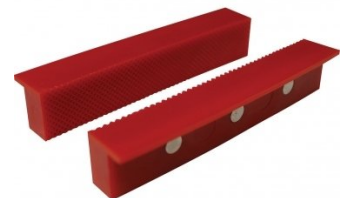

Description

Manufactured from forged steel and fitted with pipe jaws, a large anvil, and replaceable case hardened jaws

Features

- Manufactured from forged steel
- Pipe jaws fitted under main jaws
- Large anvil area rear of vice
- Replaceable serrated case hardened steel jaws
- Corrosive resistant nickel plated handle
- Machined bearing surfaces

Product Brochure For V081

Specific Features

Pipe Vice Jaws

Large Anvil

Side View

Right Side View

Recommended Accessories

V0532

Aluminium Magnetic Soft Jaws

V0539

Aluminium Magnetic Soft Jaws

V0536

Aluminium Magnetic Soft Jaws

V0542

Plastic Magnetic Soft Jaws

V0546

Plastic Magnetic Soft Jaws

V050

Vice Brake Bender - Suits Bench Vices