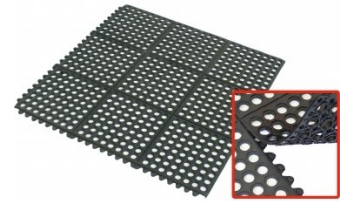

Recommended Accessories

S014
Industrial Steel Shelving

S014D
2 x Drawer System - Suits
Industrial Steel Shelving

M800
Rubber Mat - Anti-Fatigue

M805
Rubber Mat - Anti-Fatigue