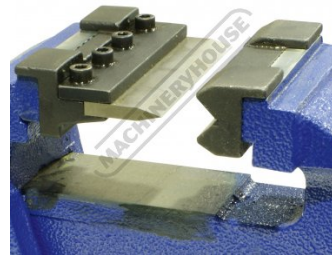

Case-hardened jaws with grooves allow for better gripping. This vice from TM comes with a quick-action vice lock/release mechanism, anvil plus includes both V and pipe jaws.

### Features

- MPV-12 - Multi Purpose Vice - Cast Iron - (V075)
- Rotating head with lock
- Swivel base with lock
- Quick action vice lock/release mechanism
- Case hardened jaws with grooves for better gripping
- Graduated scale on swivel head and vice opening
- 63 x 80mm anvil
- Includes V & pipe jaws
- VB-125 - Vice Brake Bender - Suits Bench Vices - (V051)
- 125 x 2mm Mild Steel

Product Brochure For K230

**Specific Features**

MPV-12 Vice

Right View

Rear View

Rotating Vice with Pipe Jaws

Quick Action Lever

VB-125 Bench Vice Brake

VB-125 Shown Set Up on a Vice

**Recommended Accessories**

V0531

Aluminium Magnetic Soft Jaws

V0538

Aluminium Magnetic Soft Jaws

V0535

Aluminium Magnetic Soft Jaws