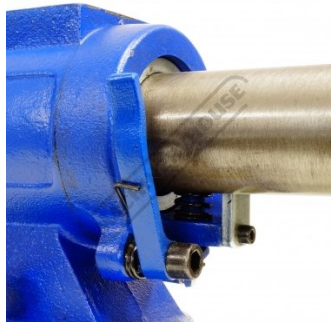

MPV-12 Vice

Quick Action Lever