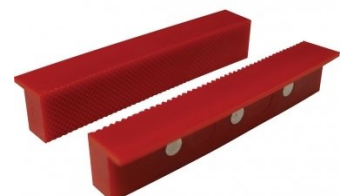

Product Brochure For K230

Specific Features

Recommended Accessories

V0531

Aluminium Magnetic Soft Jaws

V0538

Aluminium Magnetic Soft Jaws

V0535

Aluminium Magnetic Soft Jaws

V0542

Plastic Magnetic Soft Jaws