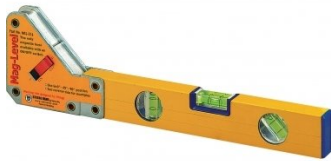

BuildPro™

Description

These new Pliers feature a rotating V-Pad on the top jaw, and an adjustable swivel head spindle on the bottom jaw for the secure clamping of round pipes, up to 63.5 mm in diameter, against a flat or angled surface.

Specific Features

Shown Clamping Tube

Recommended Accessories

W1015
Pipe Plier

W1014
Pipe Plier - Large

W1013
Corner Clamping Plier

W1019
Corner Clamp

W1012
Adjustable Corner Clamping
Plier Set

W1018
Locking C-Clamp - Swivel Tip

W1016
Locking C-Clamp - Round Tip

W1017
Locking C-Clamp - Swivel Tip

Product Brochure For W07990

W1020
Magnetic Level

W1021
Magnetic V-Pad Kit - (4 Pack)

W1022
MagTab Magnet

W1023
MagTab AL Magnet

W112
Micro Welding Steel Clamp Set

W113
Butt Welding Aluminium & Steel Clamp Set

W114
3 Angles Welding Aluminium Clamp Set

C0010
Ratchet F Clamp

C0012
Ratchet F Clamp

C0013
Ratchet F Clamp