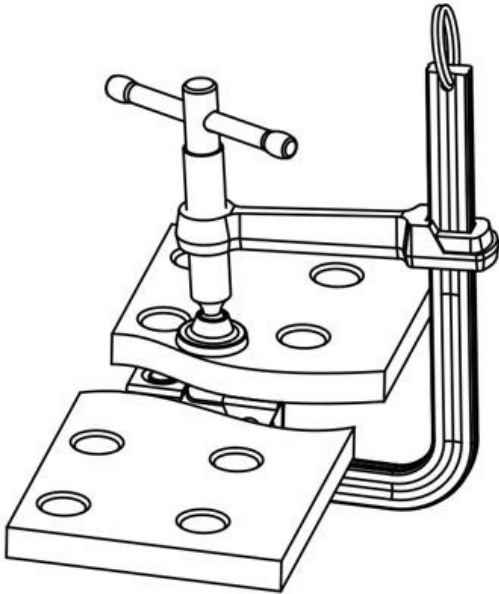

### Description

Quick-Set Clamps for fast, convenient clamping.

The spring-loaded, one-handed clamp with quick-set magnetic V-Pad. Squeeze to open, set in position and turn to tighten. 225kg clamping pressure.

- The Spring Loaded Arm allows users to free up one hand to position the workpiece.
- Once positioned, the Adjustable Magnetic V-Pad holds the clamp to the workpiece for tightening.

The very practical, modular design of the BuildPro®; Table makes it easy to set-up and tear down for job at hand, big or small. Save time and money by holding, positioning and locating quickly and easily with a wide variety of BuildPro®; clamps and accessories.

All BuildPro®; Tables have 16mm thick steel plate with &Oslash;16mm holes in a 50mm grid pattern. All tables, except BuildPro®; MAX, have 40mm slots between plates.

Magnetic V-Pad keeps  
Clamp in position on  
steel surfaces.

V-Pad adjusts to hold  
round, flat, and angled  
steel surfaces.

Squeeze to Open

Set in Position

Turn to Tighten

Product Brochure For W07971

**Specific Features**

Shown Using Additional Fixtures

Shown Clamping Tube