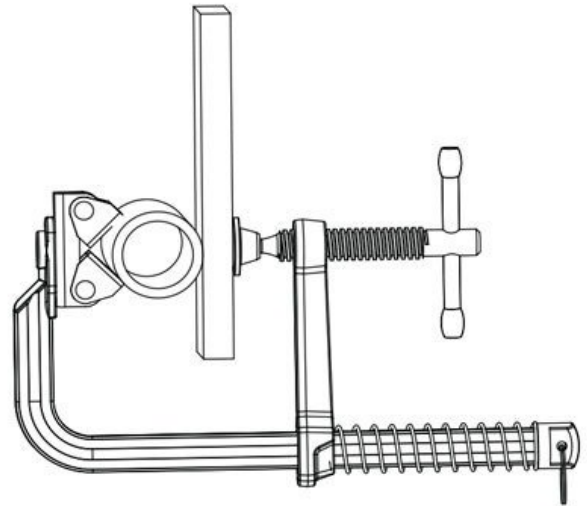

### Description

Quick-Set Clamps for fast, convenient clamping.

The spring-loaded, one-handed clamp with quick-set magnetic V-Pad. Squeeze to open, set in position and turn to tighten. 225kg clamping pressure.

- The Spring Loaded Arm allows users to free up one hand to position the workpiece.
- Once positioned, the Adjustable Magnetic V-Pad holds the clamp to the workpiece for tightening.

The very practical, modular design of the BuildPro®; Table makes it easy to set-up and tear down for job at hand, big or small. Save time and money by holding, positioning and locating quickly and easily with a wide variety of BuildPro®; clamps and accessories.

All BuildPro®; Tables have 16mm thick steel plate with &Oslash;16mm holes in a 50mm grid pattern. All tables, except BuildPro®; MAX, have 40mm slots between plates.

Magnetic V-Pad keeps  
Clamp in position on  
steel surfaces.

V-Pad adjusts to hold  
round, flat, and angled  
steel surfaces.

Squeeze to Open

Set in Position

Turn to Tighten

Product Brochure For W07971

**Specific Features**

Shown Using Additional Fixtures

Shown Clamping Tube