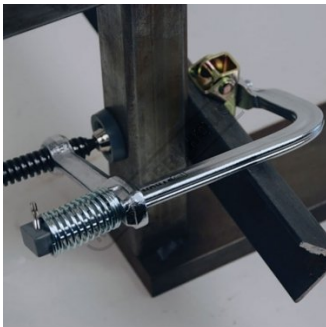

### Description

Quick-Set Clamps for fast, convenient clamping.

The spring-loaded, one-handed clamp with quick-set magnetic V-Pad. Squeeze to open, set in position and turn to tighten. 225kg clamping pressure.

- The Spring Loaded Arm allows users to free up one hand to position the workpiece.
- Once positioned, the Adjustable Magnetic V-Pad holds the clamp to the workpiece for tightening.

The very practical, modular design of the BuildPro®; Table makes it easy to set-up and tear down for job at hand, big or small. Save time and money by holding, positioning and locating quickly and easily with a wide variety of BuildPro®; clamps and accessories.

V-Pad adjusts to hold  
round, flat, and angled  
steel surfaces.

Squeeze to Open

Set in Position

Turn to Tighten

Product Brochure For W07971

**Specific Features**

Shown Using Additional Fixtures

Shown Clamping Tube

Clamping Round to Square

Spring Loaded Arm

Clamping Angle to Square

Shown Clamping Plate

Instantly adjusts for Different Shapes Round Flat and Angle Steel Surfaces

the Magspring Holds onto Metal Wood and Synthetic Materials