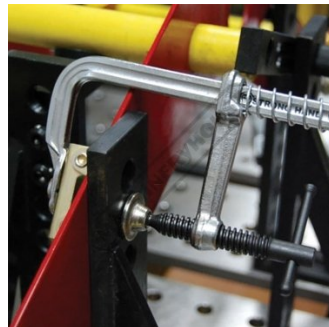

### Description

Quick-Set Clamps for fast, convenient clamping.

The spring-loaded, one-handed clamp with quick-set magnetic V-Pad. Squeeze to open, set in position and turn to tighten. 225kg clamping pressure.

- The Spring Loaded Arm allows users to free up one hand to position the workpiece.
- Once positioned, the Adjustable Magnetic V-Pad holds the clamp to the workpiece for tightening.

The very practical, modular design of the BuildPro®; Table makes it easy to set-up and tear down for job at hand, big or small. Save time and money by holding, positioning and locating quickly and easily with a wide variety of BuildPro®; clamps and accessories.

V-Pad adjusts to hold  
round, flat, and angled  
steel surfaces.

Squeeze to Open

Set in Position

Turn to Tighten

Product Brochure For W07971

**Specific Features**

Shown Using Additional Fixtures

Shown Clamping Tube

Clamping Round to Square

Spring Loaded Arm

Clamping Angle to Square

Shown Clamping Plate

Instantly adjusts for Different Shapes Round Flat and Angle Steel Surfaces

the Magspring Holds onto Metal Wood and Synthetic Materials