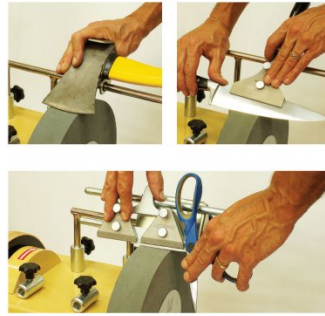

W8615
Jig 40, 120, 160 Household
Sharpening Kit - 3 Piece Set