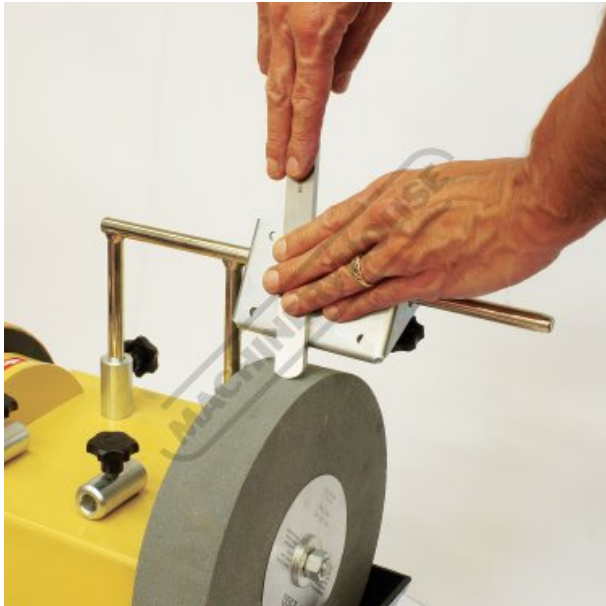

89490718 - Jig 110 Grinding Rest

Wetstone Grinder Accessories

Ex GST
\$35.00

Inc GST
\$38.50

| | |
|-------------|-------------------------|
| ORDER CODE: | W8646 |
| Type: | Grinding Rest & JIG 110 |
| Size (mm): | - |

Description

WOOD TURNERS GRINDING REST
 German design & technology

Features

- Jig 110 - Ideal for tools that are difficult to clamp

Optional Accessories

- Suits wetstone grinder TiGer 2000S (W859)
- Suits wetstone grinder TiGer 2500 (W868)