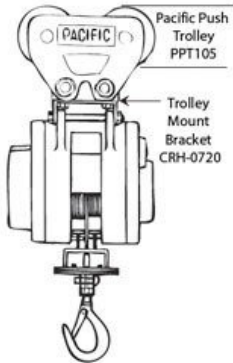

Features

- Lightweight and compact design allowing for easy installation
- Automatic upper limit switch, when rope disc touches the limit arm, hoisting is automatically stopped
- Lower overwind limit switch
- Dynamic and mechanical brake providing instant and safe braking
- Convenient 240 volt/single phase power supply
- Sensor arm automatically stops motor if the wire rope is under-wound
- Wire rope with 360° weighted hook with safety latch
- Supplied with 3 metre power lead and industry plug & 10 metre heavy duty IP65 waterproof pendant control

Optional Accessories

- Mounting Arm CRH-0710
- Push Trolley Mount Bracket CRH-0720A

Product Brochure For H274

Diagram of optional trolley mount bracket attached to a Pacific twin pin push trolley

Model		CWS-80	CWS-160	CWS-230	CWS-300
Rated Capacity	kg	80	160	230	300
Stock Code		CWS080	CWS160	CWS230	CWS300
Lifting Speed	m/min	30	22	14	13
Motor	kW	0.8	1.2	1.3	1.5
Power Supply		240 Volt 1Ø 50 Hz			
Lifting Height	m	35	40	24	24
Wire Rope	Ømmxm	3.3x36	4x41	5x25	4.8 x 25
Net weight	kg	9	14	15	17
Dimensions mm	A	200	244	244	244
	B	168	182	182	182
	C	Ø55	Ø55	Ø60	Ø60
Head Room	H	605	640	640	640