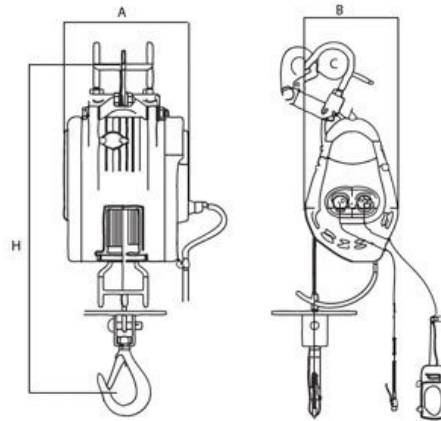

Features

- Lightweight and compact design allowing for easy installation
- Automatic upper limit switch, when rope disc touches the limit arm, hoisting is automatically stopped
- Lower overwind limit switch
- Dynamic and mechanical brake providing instant and safe braking
- Convenient 240 volt/single phase power supply
- Sensor arm automatically stops motor if the wire rope is under-wound
- Wire rope with 360° weighted hook with safety latch
- Supplied with 3 metre power lead and industry plug & 10 metre heavy duty IP65 waterproof pendant control

Optional Accessories

- Mounting Arm CRH-0710
- Push Trolley Mount Bracket CRH-0720A

Product Brochure For H274

Diagram of optional trolley mount bracket attached to a Pacific twin pin push trolley

Model		CWS-80	CWS-160	CWS-230	CWS-300
Rated Capacity	kg	80	160	230	300
Stock Code		CWS080	CWS160	CWS230	CWS300
Lifting Speed	m/min	30	22	14	13
Motor	kW	0.8	1.2	1.3	1.5
Power Supply		240 Volt 1Ø 50 Hz			
Lifting Height	m	35	40	24	24
Wire Rope	Ømmxm	3.3x36	4x41	5x25	4.8 x 25
Net weight	kg	9	14	15	17
Dimensions mm	A	200	244	244	244
	B	168	182	182	182
	C	Ø55	Ø55	Ø60	Ø60
Head Room	H	605	640	640	640