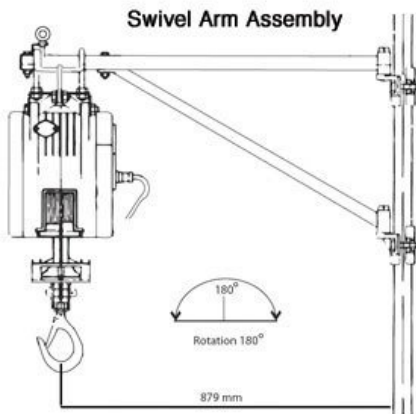

Features

- Lightweight and compact design allowing for easy installation
- Automatic upper limit switch, when rope disc touches the limit arm, hoisting is automatically stopped
- Lower overwind limit switch
- Dynamic and mechanical brake providing instant and safe braking
- Convenient 240 volt/single phase power supply
- Sensor arm automatically stops motor if the wire rope is under-wound
- Wire rope with 360° weighted hook with safety latch
- Supplied with 3 metre power lead and industry plug & 10 metre heavy duty IP65 waterproof pendant control

Optional Accessories

- Mounting Arm CRH-0710
- Push Trolley Mount Bracket CRH-0720A

Product Brochure For H274

Diagram of optional trolley mount bracket attached to a Pacific twin pin push trolley

Model		CWS-80	CWS-160	CWS-230	CWS-300
Rated Capacity	kg	80	160	230	300
Stock Code		CWS080	CWS160	CWS230	CWS300
Lifting Speed	m/min	30	22	14	13
Motor	kW	0.8	1.2	1.3	1.5
Power Supply		240 Volt 1Ø 50 Hz			
Lifting Height	m	35	40	24	24
Wire Rope	Ømmxm	3.3x36	4x41	5x25	4.8 x 25
Net weight	kg	9	14	15	17
Dimensions mm	A	200	244	244	244
	B	168	182	182	182
	C	Ø55	Ø55	Ø60	Ø60
Head Room	H	605	640	640	640