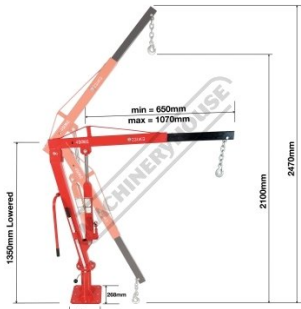

## TCS-450 - Swivel Crane - Truck or Ute

450kg Lifting Capacity  
 360° working angle

**Ex GST**  
**\$320.00**

**Inc GST**  
**\$352.00**

Order Code:	A353
MODEL:	TCS-450
Single Line Lifting Capacity (kg):	450
Double Line Lifting Capacity (kg):	~
Lifting System (Type):	Hydraulic - Manual
Power Supply (V):	~
Lift Capacity Pin Locations:	450 & 230
Vertical Support (mm):	70 x 70
Extension Arm Support (mm):	70 x 70
Hydraulic Ram (Tonne):	3
Overall Height - Lowest Position (mm):	1350
Nett Weight (kg):	48.5

### Features

- Heavy duty construction
- 450kg & 230kg lifting positions
- Manual hydraulic lifting pump
- 360° continuous manual rotation
- Safety hook with latch
- 268 x 268mm base plate
- Lifting height (Base to hook): 2100mm
- Storage height folded (from base): 1350mm
- 2 position telescoping boom: 450kg @ 950mm, 230kg @ 1380mm

Product Brochure For A353

**Specific Features**

Overview

Fully Raised Boom

Fully Lowered Boom

Compact Fold Design

Telescopic Boom at 230kg Position

Telescopic Boom at 450kg Position