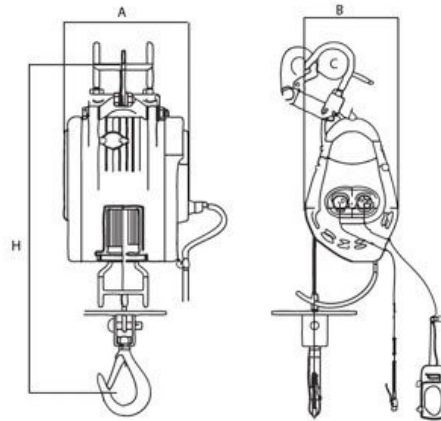

Features

- Lightweight and compact design allowing for easy installation
- Automatic upper limit switch, when rope disc touches the limit arm, hoisting is automatically stopped
- Lower overwind limit switch
- Dynamic and mechanical brake providing instant and safe braking
- Convenient 240 volt/single phase power supply
- Sensor arm automatically stops motor if the wire rope is under-wound
- Wire rope with 360° weighted hook with safety latch
- Supplied with 3 metre power lead and industry plug & 10 metre heavy duty IP65 waterproof pendant control

Optional Accessories

- Mounting Arm CRH-0710
- Push Trolley Mount Bracket CRH-0720

Product Brochure For H273

Diagram of optional trolley mount bracket attached to a Pacific twin pin push trolley

Model		CWS-80	CWS-160	CWS-230	CWS-300
Rated Capacity	kg	80	160	230	300
Stock Code		CWS080	CWS160	CWS230	CWS300
Lifting Speed	m/min	30	22	14	13
Motor	kW	0.8	1.2	1.3	1.5
Power Supply		240 Volt 1Ø 50 Hz			
Lifting Height	m	35	40	24	24
Wire Rope	Ømmxm	3.3x36	4x41	5x25	4.8 x 25
Net weight	kg	9	14	15	17
Dimensions mm	A	200	244	244	244
	B	168	182	182	182
	C	Ø55	Ø55	Ø60	Ø60
Head Room	H	605	640	640	640