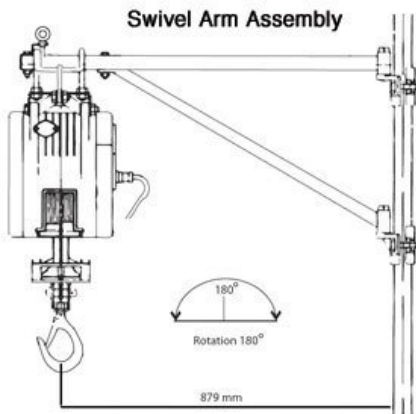

Features

- Lightweight and compact design allowing for easy installation
- Automatic upper limit switch, when rope disc touches the limit arm, hoisting is automatically stopped
- Lower overwind limit switch
- Dynamic and mechanical brake providing instant and safe braking
- Convenient 240 volt/single phase power supply
- Sensor arm automatically stops motor if the wire rope is under-wound
- Wire rope with 360° weighted hook with safety latch
- Supplied with 3 metre power lead and industry plug & 10 metre heavy duty IP65 waterproof pendant control

Optional Accessories

- Mounting Arm CRH-0710
- Push Trolley Mount Bracket CRH-0720

Product Brochure For H273

Diagram of optional trolley mount bracket attached to a Pacific twin pin push trolley

Model		CWS-80	CWS-160	CWS-230	CWS-300
Rated Capacity	kg	80	160	230	300
Stock Code		CWS080	CWS160	CWS230	CWS300
Lifting Speed	m/min	30	22	14	13
Motor	kW	0.8	1.2	1.3	1.5
Power Supply		240 Volt 1Ø 50 Hz			
Lifting Height	m	35	40	24	24
Wire Rope	Ømmxm	3.3x36	4x41	5x25	4.8 x 25
Net weight	kg	9	14	15	17
Dimensions mm	A	200	244	244	244
	B	168	182	182	182
	C	Ø55	Ø55	Ø60	Ø60
Head Room	H	605	640	640	640