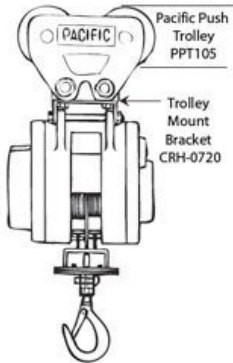

Features

- Lightweight and compact design allowing for easy installation
- Automatic upper limit switch, when rope disc touches the limit arm, hoisting is automatically stopped
- Lower overwind limit switch
- Dynamic and mechanical brake providing instant and safe braking
- Convenient 240 volt/single phase power supply
- Sensor arm automatically stops motor if the wire rope is under-wound
- Wire rope with 360° weighted hook with safety latch
- Supplied with 3 metre power lead and industry plug & 10 metre heavy duty IP65 waterproof pendant control

Optional Accessories

- Mounting Arm CRH-0710
- Push Trolley Mount Bracket CRH-0720

Product Brochure For H273

Diagram of optional trolley mount bracket attached to a Pacific twin pin push trolley

Model		CWS-80	CWS-160	CWS-230	CWS-300
Rated Capacity	kg	80	160	230	300
Stock Code		CWS080	CWS160	CWS230	CWS300
Lifting Speed	m/min	30	22	14	13
Motor	kW	0.8	1.2	1.3	1.5
Power Supply		240 Volt 1Ø 50 Hz			
Lifting Height	m	35	40	24	24
Wire Rope	Ømmxm	3.3x36	4x41	5x25	4.8 x 25
Net weight	kg	9	14	15	17
Dimensions mm	A	200	244	244	244
	B	168	182	182	182
	C	Ø55	Ø55	Ø60	Ø60
Head Room	H	605	640	640	640