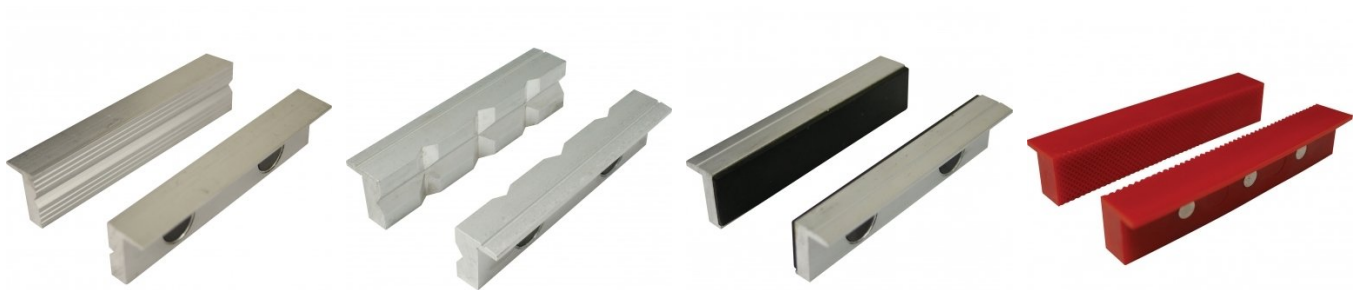

Description

This 125mm universal vice is manufactured from cast iron. The MPV-12 features a rotating head and swivel base, each with its own lock. There's a graduated scale on the swivel head as well as vice opening.

Case-hardened jaws with grooves allow for better gripping. This vice from TM comes with a quick-action vice lock/release mechanism, anvil plus includes both V and pipe jaws.

Features

- Rotating head with lock
- Swivel base with lock
- Quick action vice lock/release mechanism
- Case hardened jaws with grooves for better gripping
- Graduated scale on swivel head and vice opening
- 63 x 80mm anvil
- Includes V & pipe jaws

Specific Features

Right View

Rear View

Rotating Vice with Pipe Jaws

Quick Action Lever

Recommended Accessories

V0531

Aluminium Magnetic Soft Jaws

V0538

Aluminium Magnetic Soft Jaws

V0535

Aluminium Magnetic Soft Jaws

V0542

Plastic Magnetic Soft Jaws

V0546

Plastic Magnetic Soft Jaws