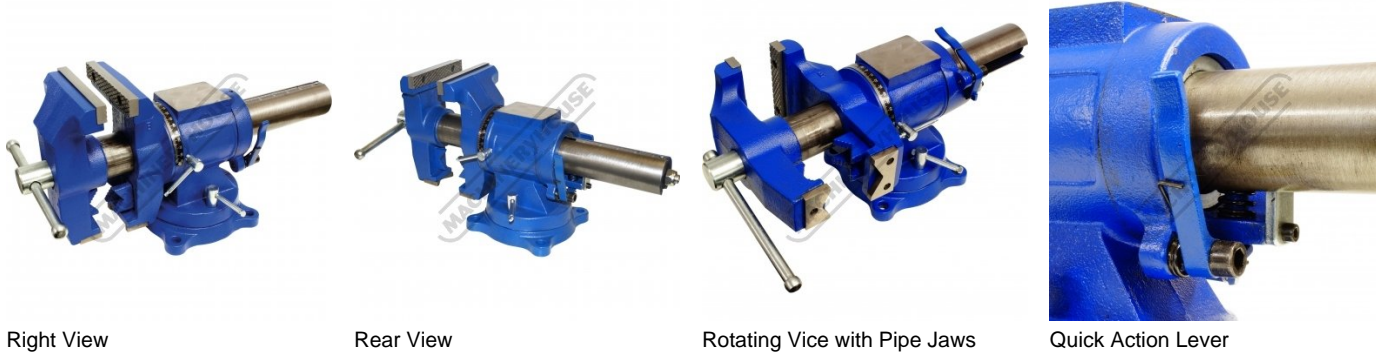

MPV-12 - Cast Iron Multi Purpose Bench Vice - Rotating Head & Swivel Base with Lock

125mm Jaw Width
 150mm Jaw Opening

Ex GST
\$220.00

Inc GST
\$242.00

ORDER CODE:	V075
Model:	MPV-12
Type:	Universal
Jaw Width (mm):	125
Jaw Opening (mm):	150
Overall Length (Closed Jaws) (mm):	500
Overall Width (mm):	150
Overall Height (mm):	240
Nett Weight (kg):	21

Description

This 125mm universal vice is manufactured from cast iron. The MPV-12 features a rotating head and swivel base, each with its own lock. There's a graduated scale on the swivel head as well as vice opening.

Case-hardened jaws with grooves allow for better gripping. This vice from TM comes with a quick-action vice lock/release mechanism, anvil plus includes both V and pipe jaws.

Features

- Rotating head with lock
- Swivel base with lock
- Quick action vice lock/release mechanism
- Case hardened jaws with grooves for better gripping
- Graduated scale on swivel head and vice opening
- 63 x 80mm anvil
- Includes V & pipe jaws

Specific Features

Right View

Rear View

Rotating Vice with Pipe Jaws

Quick Action Lever

Recommended Accessories

V0531

Aluminium Magnetic Soft Jaws