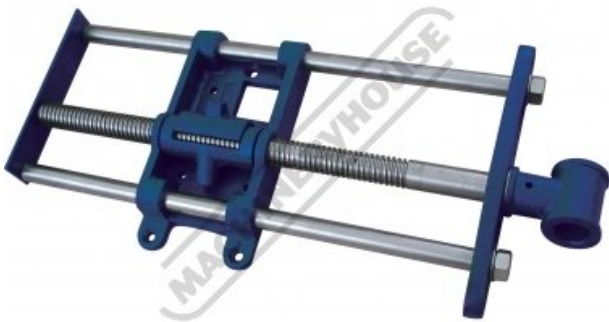

Product Brochure For V189

WVF-265 - Wood Working Vice Guides - End or Front Mount

265mm Jaw Width
 Quick Release, 330mm Maximum Opening

Ex GST	Inc GST
\$90.00	\$99.00

ORDER CODE:	V189
MODEL:	WVF-265
Type:	End / Front Vice Guides
Jaw Width (mm):	265
Maximum Opening (mm):	330
Nett Weight (kg):	11

Description

The WVF-265 wood working vice guide is an old favourite; vice guides with an ingenious quick release feature for rapid re-setting of the jaws. The mechanism is designed to be hidden underneath your work bench & operates very efficiently as well, all you have to do is apply a half turn to release the screw and the vice jaws slide in or out. Construction is impressively strong with only steel and cast iron being used in manufacturing this unit.

Features

- Easy to operate quick release for rapid re-setting of jaws
- Steel and cast iron construction
- Please Note: Timber vice jaws and handle are not included
- *Please view Downloads for Installation Tips*