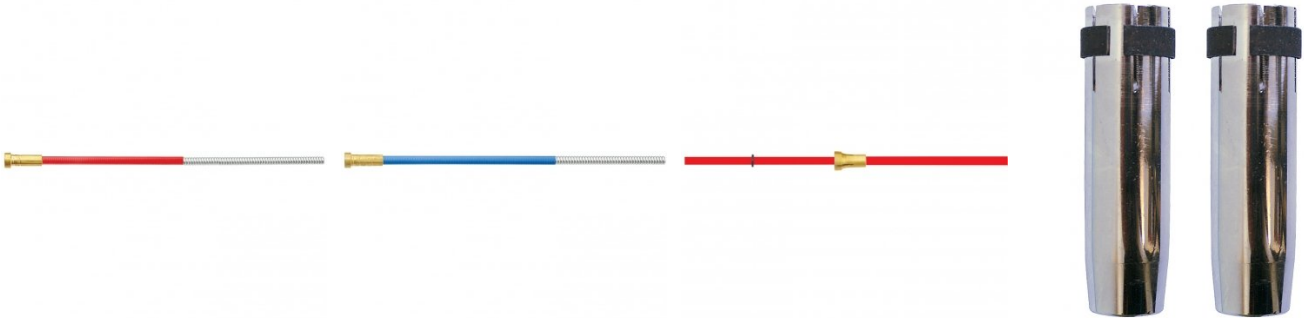

Product Brochure For W568

W538
1.0-1.2mm Red Steel Liner

W539
0.6-0.8mm Blue Steel Liner

W567
1.0-1.2mm Red Aluminium Liner

W564
2 x Conical Nozzles