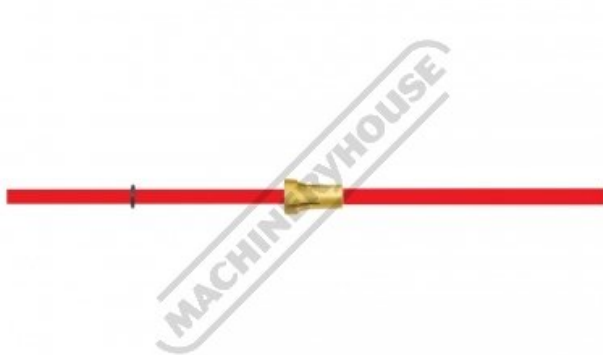

TLR-4M - 1.0-1.2mm Red Aluminium Liner

Suits SB15, SB24, SB25, SB36 Mig Torches

Ex GST
\$25.00

Inc GST
\$27.50

ORDER CODE:	W567
Part Number:	TLR4M
Type:	Red Aluminium Liner
Tip Size (mm):	1.0 - 1.2
Tip Thread:	~
Pack Quantity (No.):	~
Suits - MIG Torch:	SB15, SB24, SB25, SB36

Description

Red Aluminium Liner
 TLR-4M

Features

- 1.0-1.2mm Red Aluminium Liner

Recommended Accessories

W526

10 x 0.6mm Contact Tips - Steel

W528

10 x 0.8mm Contact Tips - Steel

W529

10 x 0.9mm Contact Tips - Steel

W530

10 x 1.0mm Contact Tips - Steel

W532

10 x 1.2mm Contact Tips - Steel

W529A