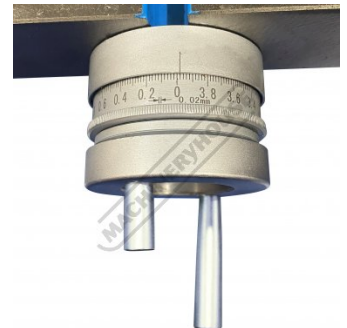

Features

- Manufactured from cast steel
- Swivel base 360 degree

Specific Features

Swivel Base

Rear View

Rear View & Swivel Base

Dial Graduations

Recommended Accessories