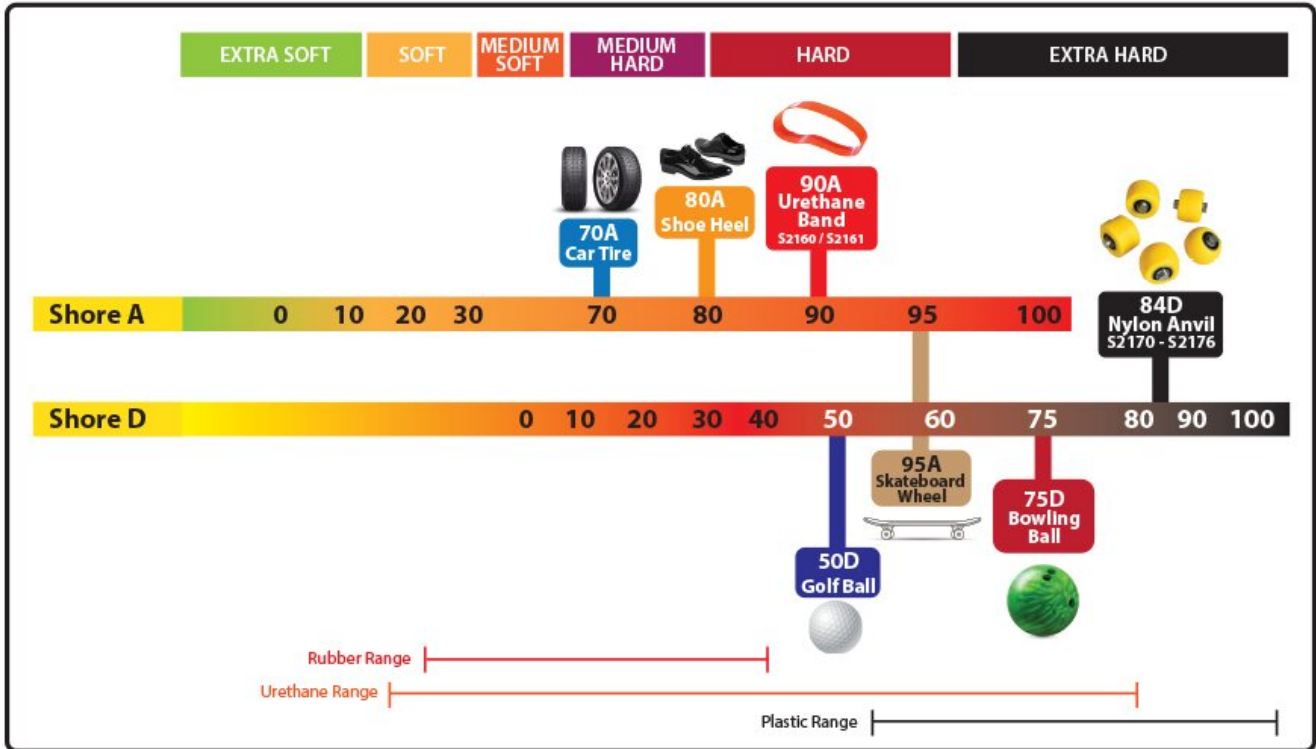

EWUB-197 - Urethane Band

70 x 197mm
 Suits EWHD-80 English Wheel

Ex GST
\$35.00

Inc GST
\$38.50

ORDER CODE:	S2161
MODEL:	EWUB-197
Size:	70 x 197mm
Anvil Width (mm):	~
Anvil Radius (mm/inch):	~
No. of Pieces in Set:	1
Suits English Wheel:	EWHD-80

Description

This Urethane Band is designed to slide over the top anvil or the English Wheel used for light pressure metal forming of 2D curves.

Features

- For Light pressure metal forming up to 1mm thick sheet Steel or 1.6mm Aluminium
- Will not leave tracking marks
- Main purpose is creating 2D curves
- Can be used to smooth out a 3D compound curve

Product Brochure For S2161

Shore is a measurement of hardness

Specific Features

Shown Fitted On Wheel

70mm wide

Recommended Accessories

S2254

English Wheel