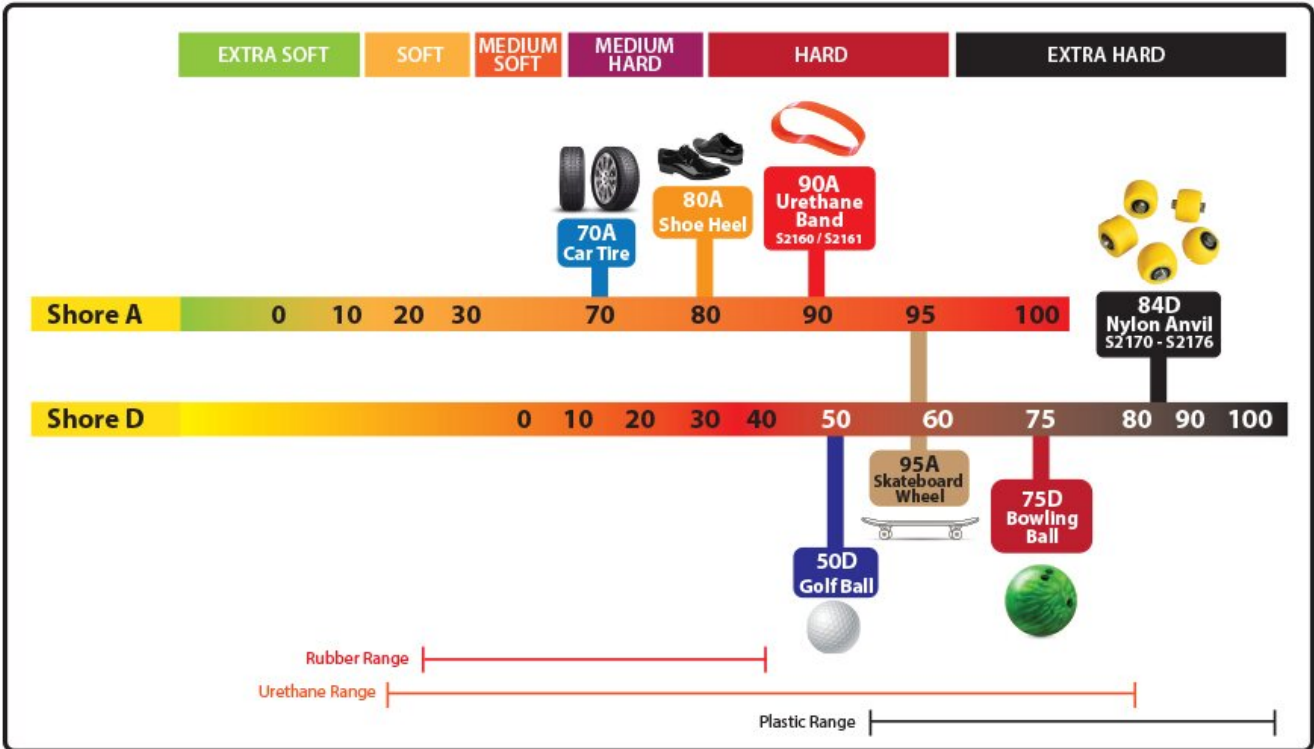

## EWUB-82 - Urethane Band

50.8 x 203mm

Suits EWM-75 & EWHD-65 English Wheels

**Ex GST**  
**\$27.00**

**Inc GST**  
**\$29.70**

ORDER CODE:	S2160
MODEL:	EWUB-82
Size:	50.8 x 203mm
Anvil Width (mm):	~
Anvil Radius (mm/inch):	~
No. of Pieces in Set:	1
Suits English Wheel:	EWM-75 & EWHD-65

### Description

This Urethane Band is designed to slide over the top anvil or the English Wheel used for light pressure metal forming of 2D curves.

### Features

- For Light pressure metal forming up to 1mm thick sheet Steel or 1.6mm Aluminium
- Will not leave tracking marks
- Main purpose is creating 2D curves
- Can be used to smooth out a 3D compound curve

Product Brochure For S2160

Shore is a measurement of hardness

Specific Features

Shown Fitted To Wheel

50 8mm Wide

**Recommended Accessories**

S225  
English Wheel

S2252  
English Wheel