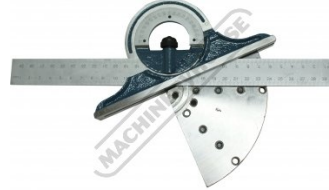

### Features

- 4 piece set
- Engraved graduations on protractor
- 300mm rule - Satin chrome finish
- Cast iron ground finished
- Foam lined plastic case

### Includes

- Short scriber screwed into end of main body

**Specific Features**

Figure 1

Figure 2

Figure 3

Includes Short Scriber

**Recommended Accessories**

Q2101

Clamp Screw Nut & #38 Spring

Q2103

Protractor Bubble