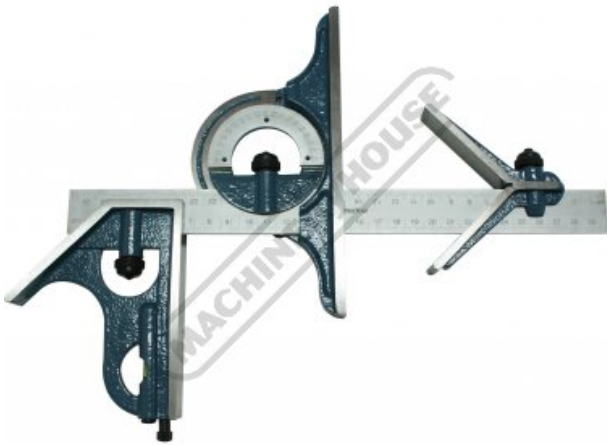

## 35-200A - Combination Set

300mm  
 Metric

**Ex GST**  
**\$120.00**

**Inc GST**  
**\$132.00**

ORDER CODE:	Q200A
Measuring Units:	Metric
Rule Size (mm / inch):	300mm
Number of Pieces (No.):	4

### Description

PROTRACTOR - COMBINATION SET

### Features

- 4 piece set
- Engraved graduations on protractor
- 300mm rule - Satin chrome finish
- Cast iron ground finished
- Foam lined plastic case

### Includes

- Short scriber screwed into end of main body

**Specific Features**

Figure 1

Figure 2

Figure 3

Includes Short Scriber

**Recommended Accessories**