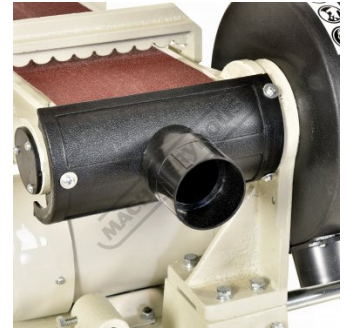

Product Brochure For L107

Specific Features

Dust Chute

Recommended Accessories

A8058
40G Aluminium Oxide Linishing
Belt Pack

A8059
60G Aluminium Oxide Linishing
Belt Pack

A8060
80G Aluminium Oxide Linishing
Belt Pack

A8061
100G Aluminium Oxide Linishing
Belt Pack