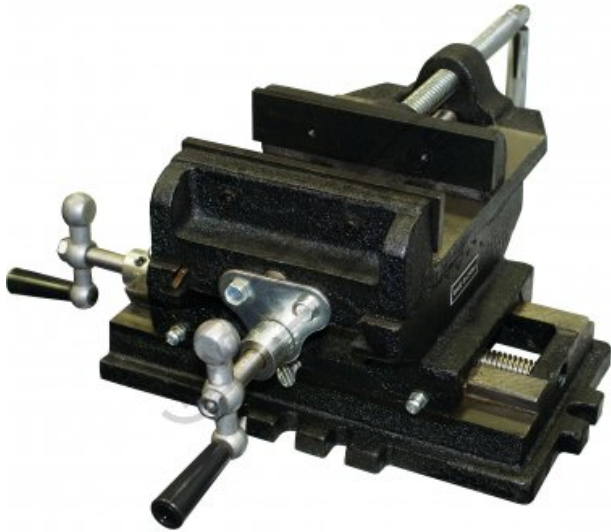

## V122 - Compound Drill Vice

150mm Jaw Width  
 150mm Jaw Opening

**Ex GST**                      **Inc GST**  
**\$130.00**                      **\$143.00**

ORDER CODE:	V122
Jaw Width (mm):	150
Travel (mm):	203 x 152
Jaw Opening (mm):	150
Jaw Depth (mm):	40
Nett Weight (kg):	17

### Description

Cast iron body

### Features

- Adjustable slides

**Specific Features**

Right View

Left View

**Recommended Accessories**

V0539

Aluminium Magnetic Soft Jaws