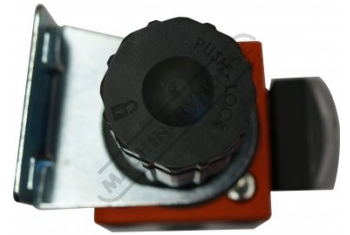

## BFR-300 - Air Filter Regulator

1/2" Thread Inlet & Outlet

<b>Ex GST</b>	<b>Inc GST</b>
<b>\$140.00</b>	<b>\$154.00</b>

ORDER CODE:	A275
MODEL:	BFR-300
Type:	~
Inlet & Outlet Thread:	1/2"
Includes Pressure Gauge:	Yes
Includes Mounting Bracket:	Yes
Filtration Micron Capacity:	~
Suits Refrigerated Air Dryer:	~
Maximum Pressure:	~
Thread Size:	~
Gauge Diameter:	~
Amperage:	~
Voltage:	~
Suits:	~

### Features

- 360° visual inspection for condensation
- Push lock pressure adjusting knob
- Front and rear ports for pressure gauge
- 1/2" inlet & outlet thread
- 150psi / 10 bar pressure gauge
- Includes mounting bracket
- Made in Italy

### Includes

- Pressure gauge
- Mounting bracket

Product Brochure For A275

**Specific Features**

Front View

Side View

Back View

Top View

Pressure Gauge

**Recommended Accessories**

A220  
Air Filter Regulator