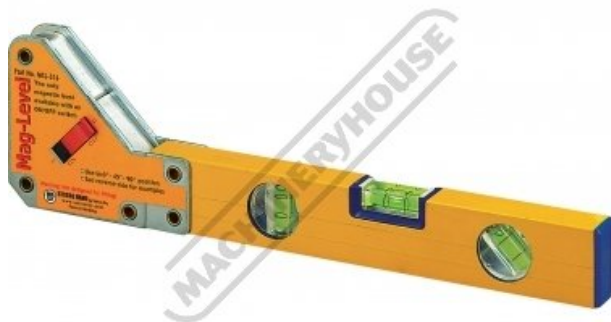

MSL-316 - Magnetic Level

406 x 102 x 25mm (LxWxH)

Ex GST
\$120.00

Inc GST
\$132.00

ORDER CODE:	W1020
MODEL:	MSL-316
Type:	Magnetic Level
Size:	~
Quantity Per Pack (No.):	1
Magnet Clamp Angle (deg):	~
Pull Force (kg):	~
Clamping Force (kg):	~
Nett Weight (kg):	0.9

Description

Innovative magnets and levels with unique and updated

Features

- The only magnetic level with the On/Off switch
- Holds securely to round and flat surfaces
- Three vials for 0°, 45°, 90° reading
- *Magnetic force is based on the longest side of Magnet with 3/8" thick steel

Includes

- 1 x Magnetic level

Product Brochure For W1020

Specific Features

Shown In Use 2

Shown In Use 3

Shown In Use 4

Recommended Accessories