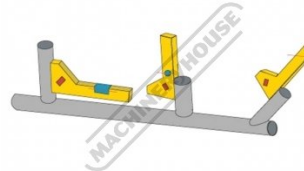

Description

Innovative magnets and levels with unique and updated

Features

- The only magnetic level with the On/Off switch
- Holds securely to round and flat surfaces
- Three vials for 0°, 45°, 90° reading
- *Magnetic force is based on the longest side of Magnet with 3/8" thick steel

Includes

- 1 x Magnetic level

Product Brochure For W1020

Specific Features

Shown In Use 2

Shown In Use 3

Shown In Use 4

Recommended Accessories