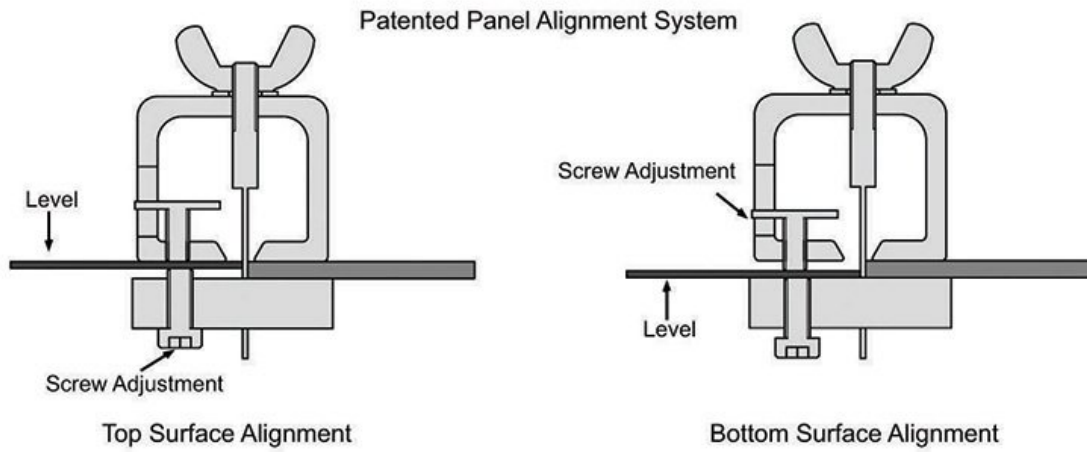

Product Brochure For W113

BWC-4 - Butt Welding Aluminium & Steel Clamp Set

0 - 3mm Clamping Thickness
 Set of 4 Clamps

Ex GST
\$29.00

Inc GST
\$31.90

ORDER CODE:	W113
MODEL:	BWC-4
Type:	Butt Welding Clamp Set
Table Height with Stand (mm):	~
Suits Table Size:	~
Material Finish:	~
Clamping Capacity:	0 - 3mm
Locking Handle - Pivot Movement:	~
Clamp Bar - Pivot Movement:	~
Plunger Travel (mm):	~
Throat Depth (mm):	16mm
Opening (mm):	~
Size:	16 x 30mm Clamp Area
Quantity Per Pack (No.):	~
Thread:	~
Number of Holes (No.):	~
Slot Length (mm):	~
Pull Force (kg):	~
Clamping Force (kg):	Finger Thumb Lock
Suits:	~
Over all Length:	~
Nett Weight (kg):	0.38

Description

A simple and efficient way of ensuring a perfect welded butt joint.
 Holds panels edge to edge with almost no gap - allowing full penetration of the weld.
 Patented level adjustment allows accurate joining of dissimilar thicknesses of materials.
 Level adjustment allows flat alignment of top or bottom surface of panels.

Features

- Manufactured from steel with an aluminium body
- Level adjusting screws between 0 to 3mm either side
- Knurled adjusting screw head

Specific Features

Close Up View

Shown How To Use

Action Shot

Action Shot Close Up