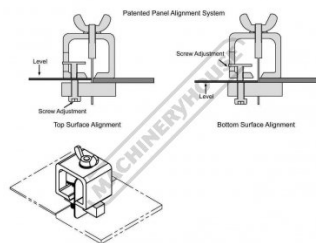

Description

A simple and efficient way of ensuring a perfect welded butt joint.
 Holds panels edge to edge with almost no gap - allowing full penetration of the weld.
 Patented level adjustment allows accurate joining of dissimilar thicknesses of materials.
 Level adjustment allows flat alignment of top or bottom surface of panels.

Features

- Manufactured from steel with an aluminium body
- Level adjusting screws between 0 to 3mm either side
- Knurled adjusting screw head

Specific Features

Close Up View

Shown How To Use

Action Shot

Action Shot Close Up