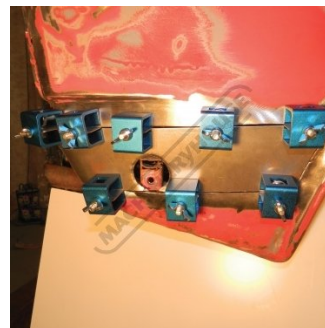

Product Brochure For W113

BWC-4 - Butt Welding Aluminium & Steel Clamp Set

0 - 3mm Clamping Thickness
 Set of 4 Clamps

Ex GST
\$29.00

Inc GST
\$31.90

ORDER CODE:	W113
MODEL:	BWC-4
Type:	Butt Welding Clamp Set
Table Height with Stand (mm):	~
Suits Table Size:	~
Material Finish:	~
Clamping Capacity:	0 - 3mm
Locking Handle - Pivot Movement:	~
Clamp Bar - Pivot Movement:	~
Plunger Travel (mm):	~
Throat Depth (mm):	16mm
Opening (mm):	~
Size:	16 x 30mm Clamp Area
Quantity Per Pack (No.):	~
Thread:	~
Number of Holes (No.):	~
Slot Length (mm):	~
Pull Force (kg):	~
Clamping Force (kg):	Finger Thumb Lock
Suits:	~
Over all Length:	~
Nett Weight (kg):	0.38

Description

A simple and efficient way of ensuring a perfect welded butt joint.
 Holds panels edge to edge with almost no gap - allowing full penetration of the weld.
 Patented level adjustment allows accurate joining of dissimilar thicknesses of materials.
 Level adjustment allows flat alignment of top or bottom surface of panels.

Features

- Manufactured from steel with an aluminium body
- Level adjusting screws between 0 to 3mm either side
- Knurled adjusting screw head

Specific Features

Close Up View

Shown How To Use

Action Shot

Action Shot Close Up