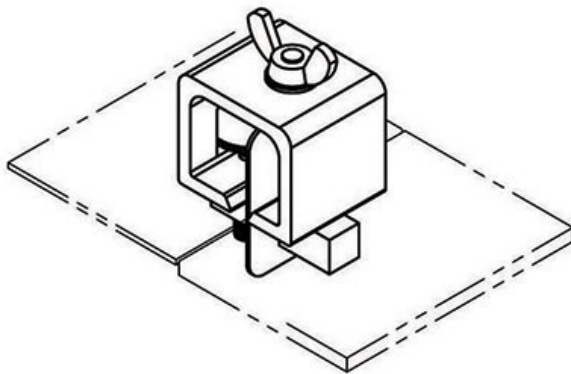

Product Brochure For W113

BWC-4 - Butt Welding Aluminium & Steel Clamp Set

0 - 3mm Clamping Thickness
 Set of 4 Clamps

Ex GST
\$29.00

Inc GST
\$31.90

ORDER CODE:	W113
MODEL:	BWC-4
Type:	Butt Welding Clamp Set
Table Height with Stand (mm):	~
Suits Table Size:	~
Material Finish:	~
Clamping Capacity:	0 - 3mm
Locking Handle - Pivot Movement:	~
Clamp Bar - Pivot Movement:	~
Plunger Travel (mm):	~
Throat Depth (mm):	16mm
Opening (mm):	~
Size:	16 x 30mm Clamp Area
Quantity Per Pack (No.):	~
Thread:	~
Number of Holes (No.):	~
Slot Length (mm):	~
Pull Force (kg):	~
Clamping Force (kg):	Finger Thumb Lock
Suits:	~
Over all Length:	~
Nett Weight (kg):	0.38

Description

A simple and efficient way of ensuring a perfect welded butt joint.
 Holds panels edge to edge with almost no gap - allowing full penetration of the weld.
 Patented level adjustment allows accurate joining of dissimilar thicknesses of materials.
 Level adjustment allows flat alignment of top or bottom surface of panels.

Features

- Manufactured from steel with an aluminium body
- Level adjusting screws between 0 to 3mm either side
- Knurled adjusting screw head

Specific Features

Close Up View

Shown How To Use

Action Shot

Action Shot Close Up