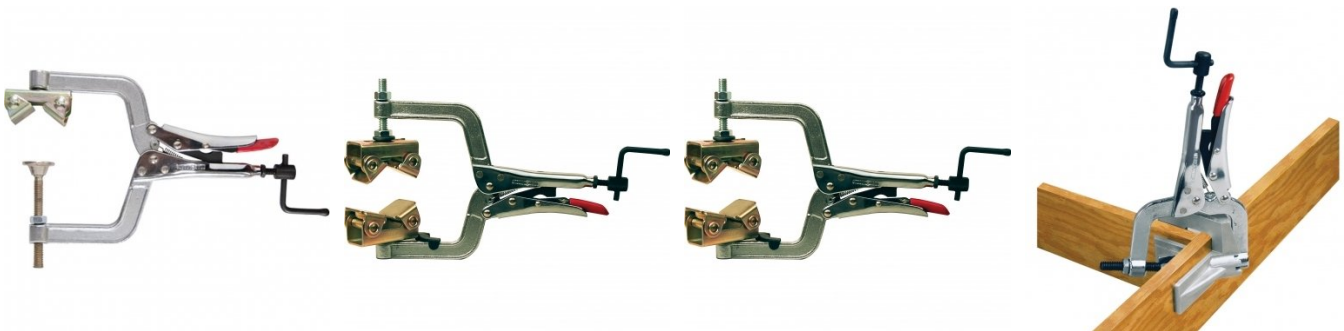

### Description

Improved features for professionals and Do-It-Yourselfers

Made of heat treated steel and nickel/chrome plated for strength and durability. Updated features help you work quickly, safely and efficiently

### Includes

- 1 x Locking C- clamp

**Ex GST**  
**\$40.00**

**Inc GST**  
**\$44.00**

ORDER CODE:	W1018
MODEL:	PR6S
Type:	Locking Clamp-Swivel Tip
Table Height with Stand (mm):	~
Suits Table Size:	~
Material Finish:	~
Clamping Capacity:	56mm
Locking Handle - Pivot Movement:	~
Clamp Bar - Pivot Movement:	~
Plunger Travel (mm):	~
Throat Depth (mm):	46mm
Opening (mm):	~
Size:	~
Quantity Per Pack (No.):	~
Thread:	~
Number of Holes (No.):	~
Slot Length (mm):	~
Pull Force (kg):	~
Clamping Force (kg):	~
Suits:	~
Over all Length:	~
Nett Weight (kg):	0.2

Product Brochure For W1018

**Specific Features**

Shown In Use

**Recommended Accessories**

W07990  
 BuildPro Round Stock Plier

W1015  
 Pipe Plier

W1014  
 Pipe Plier - Large

W1013  
 Corner Clamping Plier

W1019  
 Corner Clamp

W1012  
 Adjustable Corner Clamping  
 Plier Set

W1016  
 Locking C-Clamp - Round Tip

W1017  
 Locking C-Clamp - Swivel Tip

Product Brochure For W1018

W1020  
 Magnetic Level

W1021  
 Magnetic V-Pad Kit - (4 Pack)