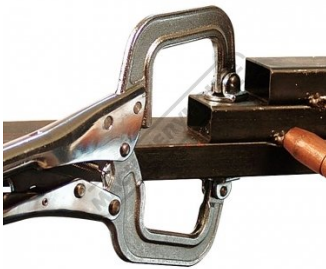

Product Brochure For W1018

Specific Features

Shown In Use

Recommended Accessories

W07990
BuildPro Round Stock Plier

W1015
Pipe Plier

W1014
Pipe Plier - Large

W1013
Corner Clamping Plier