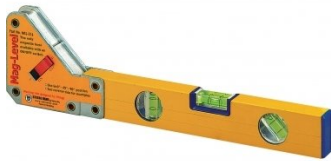

## PR6S - Locking C-Clamp - Swivel Tip

46mm throat  
 56mm Clamping Capacity

### Includes

- 1 x Locking C- clamp

**Ex GST**  
**\$40.00**

**Inc GST**  
**\$44.00**

ORDER CODE:	W1018
MODEL:	PR6S
Type:	Locking Clamp-Swivel Tip
Table Height with Stand (mm):	~
Suits Table Size:	~
Material Finish:	~
Clamping Capacity:	56mm
Locking Handle - Pivot Movement:	~
Clamp Bar - Pivot Movement:	~
Plunger Travel (mm):	~
Throat Depth (mm):	46mm
Opening (mm):	~
Size:	~
Quantity Per Pack (No.):	~
Thread:	~
Number of Holes (No.):	~
Slot Length (mm):	~
Pull Force (kg):	~
Clamping Force (kg):	~
Suits:	~
Over all Length:	~
Nett Weight (kg):	0.2

W1019  
 Corner Clamp

W1012  
 Adjustable Corner Clamping  
 Plier Set

W1016  
 Locking C-Clamp - Round Tip

W1017  
 Locking C-Clamp - Swivel Tip

Product Brochure For W1018

W1020  
 Magnetic Level

W1021  
 Magnetic V-Pad Kit - (4 Pack)

W1022  
 MagTab Magnet

W1023  
 MagTab AL Magnet

W112  
 Micro Welding Steel Clamp Set

W113  
 Butt Welding Aluminium & Steel  
 Clamp Set

W114  
 3 Angles Welding Aluminium  
 Clamp Set

C0010  
 Ratchet F Clamp