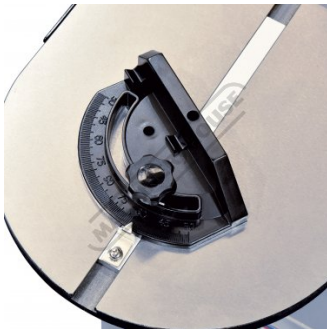

Product Brochure For L135

DS-12S - Pedestal Disc Sander

Ø305mm Sanding Disc
 1420rpm Disc Speed & Includes Cabinet Stand

Ex GST **Inc GST**
\$1,550.00 **\$1,705.00**

ORDER CODE:	L135
MODEL:	DS-12S
Type:	Pedestal
Disc Diameter (mm):	Ø305
Motor Power (kW / hp):	0.75 / 1
Voltage / Amperage (V / amp):	240 / 10
Floor Space (W x D x H) (mm):	430 x 710 x 1310
Nett Weight (kg):	76

Description

Manufactured in Taiwan

Features

- Ø305mm sanding disc
- Powerful 1hp brake motor drive allowing disc to stop with-in 3 seconds
- Aluminium motor housing for efficient heat dissipation
- Ø100mm dust port directly underneath disc and ducted to rear of cabinet with a Ø100mm outlet port
- 390 x 376mm maximum cast iron table with safety radius end
- Tilting table up 0-15° / down 0-45°
- Enclosed cabinet stand
- 1420rpm disc speed
- Adjustable mitre guide

Includes

- Mitre guide
- 1 x Sanding Disc
- Cabinet Stand

Product Brochure For L135

Specific Features

Side View

Table Shown Tilted

Table Tilted At 45 Degrees

Table Tilted Locking Handle And Scale