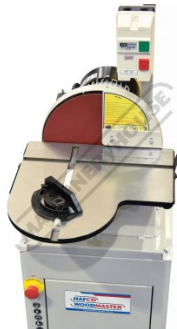

Product Brochure For L135

DS-12S - Pedestal Disc Sander

Ø305mm Sanding Disc
 1420rpm Disc Speed & Includes Cabinet Stand

Ex GST **Inc GST**
\$1,550.00 **\$1,705.00**

ORDER CODE:	L135
MODEL:	DS-12S
Type:	Pedestal
Disc Diameter (mm):	Ø305
Motor Power (kW / hp):	0.75 / 1
Voltage / Amperage (V / amp):	240 / 10
Floor Space (W x D x H) (mm):	430 x 710 x 1310
Nett Weight (kg):	76

Description

Manufactured in Taiwan

Features

- Ø305mm sanding disc
- Powerful 1hp brake motor drive allowing disc to stop with-in 3 seconds
- Aluminium motor housing for efficient heat dissipation
- Ø100mm dust port directly underneath disc and ducted to rear of cabinet with a Ø100mm outlet port
- 390 x 376mm maximum cast iron table with safety radius end
- Tilting table up 0-15° / down 0-45°
- Enclosed cabinet stand
- 1420rpm disc speed
- Adjustable mitre guide

Includes

- Mitre guide
- 1 x Sanding Disc
- Cabinet Stand

Product Brochure For L135

Specific Features

Side View

Table Shown Tilted

Table Tilted At 45 Degrees

Table Tilted Locking Handle And Scale

Mitre Guide

Top View Of Table

Switch

Emergency Switch

Dust Outlet

Cabinet

Product Brochure For L135

Recommended Accessories