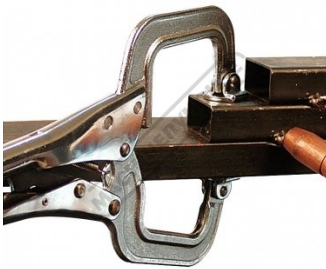

Product Brochure For W1017

PR115S - Locking C-Clamp - Swivel Tip

83mm throat
 102mm Clamping Capacity

Ex GST
\$50.00

Inc GST
\$55.00

ORDER CODE:	W1017
MODEL:	PR115S
Type:	Locking Clamp-Swivel Tip
Table Height with Stand (mm):	~
Suits Table Size:	~
Material Finish:	~
Clamping Capacity:	102mm
Locking Handle - Pivot Movement:	~
Clamp Bar - Pivot Movement:	~
Plunger Travel (mm):	~
Throat Depth (mm):	83mm
Opening (mm):	~
Size:	~
Quantity Per Pack (No.):	~
Thread:	~
Number of Holes (No.):	~
Slot Length (mm):	~
Pull Force (kg):	~
Clamping Force (kg):	~
Suits:	~
Over all Length:	~
Nett Weight (kg):	1.0

Description

Improved features for professionals and Do-It-Yourselfers

Made of heat treated steel and nickel/chrome plated for strength and durability. Updated features help you work quickly, safely and efficiently

Includes

- 1 x Locking C-clamp

Product Brochure For W1017

Specific Features

Shown In Use

Recommended Accessories

W07990
 BuildPro Round Stock Plier

W1015
 Pipe Plier