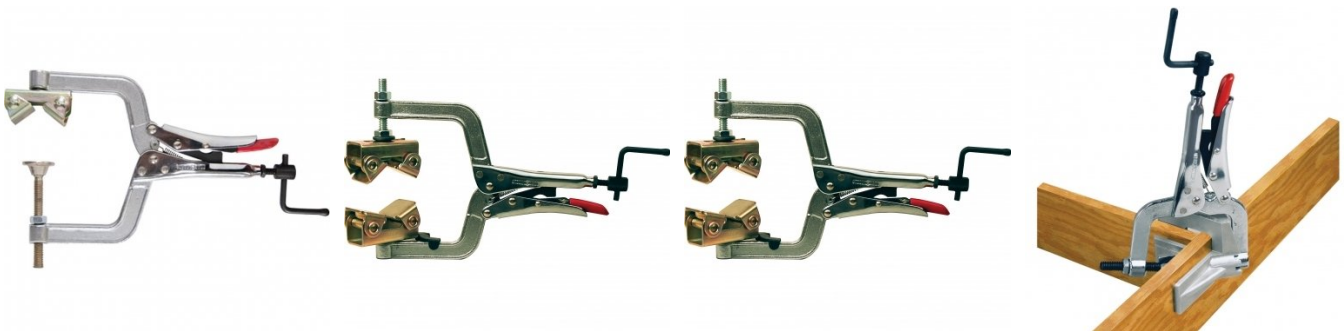

Product Brochure For W1017

PR115S - Locking C-Clamp - Swivel Tip

83mm throat
 102mm Clamping Capacity

Ex GST
\$50.00

Inc GST
\$55.00

ORDER CODE:	W1017
MODEL:	PR115S
Type:	Locking Clamp-Swivel Tip
Table Height with Stand (mm):	~
Suits Table Size:	~
Material Finish:	~
Clamping Capacity:	102mm
Locking Handle - Pivot Movement:	~
Clamp Bar - Pivot Movement:	~
Plunger Travel (mm):	~
Throat Depth (mm):	83mm
Opening (mm):	~
Size:	~
Quantity Per Pack (No.):	~
Thread:	~
Number of Holes (No.):	~
Slot Length (mm):	~
Pull Force (kg):	~
Clamping Force (kg):	~
Suits:	~
Over all Length:	~
Nett Weight (kg):	1.0

Description

Improved features for professionals and Do-It-Yourselfers

Made of heat treated steel and nickel/chrome plated for strength and durability. Updated features help you work quickly, safely and efficiently

Includes

- 1 x Locking C-clamp

Product Brochure For W1017

Specific Features

Shown In Use

Recommended Accessories

W07990
 BuildPro Round Stock Plier

W1015
 Pipe Plier

W1014
 Pipe Plier - Large

W1013
 Corner Clamping Plier

W1019
 Corner Clamp

W1012
 Adjustable Corner Clamping
 Plier Set

W1018
 Locking C-Clamp - Swivel Tip

W1016
 Locking C-Clamp - Round Tip

Product Brochure For W1017