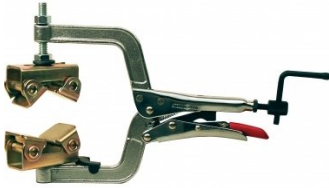

**Specific Features**

Shown Fully Closed

Shown with Ratchet Fully Open

Front View

Top View

**Recommended Accessories**

W112

Micro Welding Steel Clamp Set

**W1003**  
 ROGUE™ PROBAN® Welding Jacket

**W1005**  
 Snake Magnet & Spring Clamp

**W1006**  
 Adjust-O Magnet Square - Heavy Duty

**W1007**  
 Adjust-O Magnet Square - Heavy Duty

**W1008**  
 Mini Magnet Squares - (6-Pack)

**W1009**  
 Mini Magnet Squares - (2-Pack)

**W1010**  
 Corner Magnets - (2-Pack)

**W1011**  
 XYZ Magnet Squares - Multi-Angle - (2-Pack)

**W1012**  
 Adjustable Corner Clamping Plier Set

**W1013**  
 Corner Clamping Plier

**W1019**  
 Corner Clamp

Product Brochure For C0015

W1014  
Pipe Plier - Large

W1015  
Pipe Plier

W1016  
Locking C-Clamp - Round Tip

W1017  
Locking C-Clamp - Swivel Tip

W1018  
Locking C-Clamp - Swivel Tip