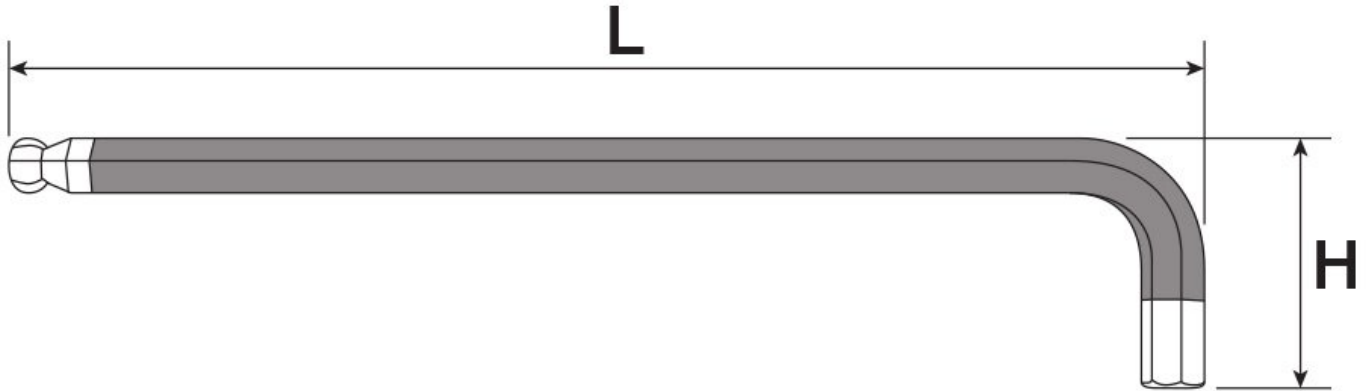

## Imperial Hex Keys Ball Point - Extra Long Industrial Series

1/16" - 3/8"  
 9 Piece Set

**Ex GST**  
**\$35.00**

**Inc GST**  
**\$38.50**

ORDER CODE:	H811
Type:	Imperial
Sizes (mm / Inch):	1/16", 5/64", 3/32", 1/8" & 5/32", 3/16", 1/4", 5/16", 3/8"
Nett Weight (kg):	0.5

### Features

- Easy to use flip open storage locator pack
- Extra long hex keys for increase reach and leverage
- Hardened S2, red powder coated with satin finish
- Ball head design allows turning of hard to reach fasteners
- Sizes include: 1/16", 5/64", 3/32", 1/8", 5/32", 3/16", 1/4", 5/16", 3/8" hex keys

## IMPERIAL HEX KEY - Dimensions

Hex Key Size	H	L
1/16"	15mm	90mm
5/64"	17mm	100mm
3/32"	20mm	114mm
1/8"	23mm	129mm
5/32"	28mm	142mm
3/16"	32mm	164mm
1/4"	38mm	185mm
5/16"	43mm	207mm
3/8"	49mm	233mm

Product Brochure For H811

**Specific Features**

Shown In Packaging

Shown Open

Set

Imperial Hex Key

Hex Profile

Ball End Hex Profile