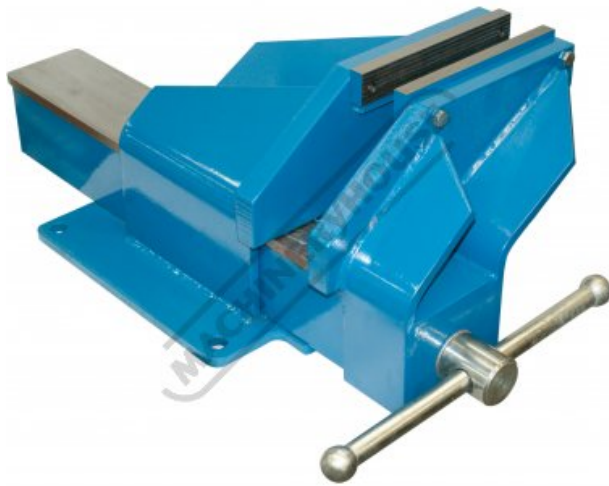

OFV8HD - Steel Offset Fabricated Bench Vice - Right Hand

200mm Jaw Width
 220mm Jaw Opening

Ex GST
\$660.00

Inc GST
\$726.00

ORDER CODE:	V0918
Model:	OFV8HD
Type:	Offset - Right Hand
Jaw Width (mm):	200
Jaw Opening (mm):	220
Overall Length (Closed Jaws) (mm):	690
Overall Width (mm):	370
Overall Height (mm):	245
Nett Weight (kg):	64

Description

Fabricated from steel plate and designed for heavy duty work

Features

- Right hand offset
- Serrated jaws

Recommended Accessories

V0532

Aluminium Magnetic Soft Jaws

V0539

Vice Brake Bender - Suits Bench Vices