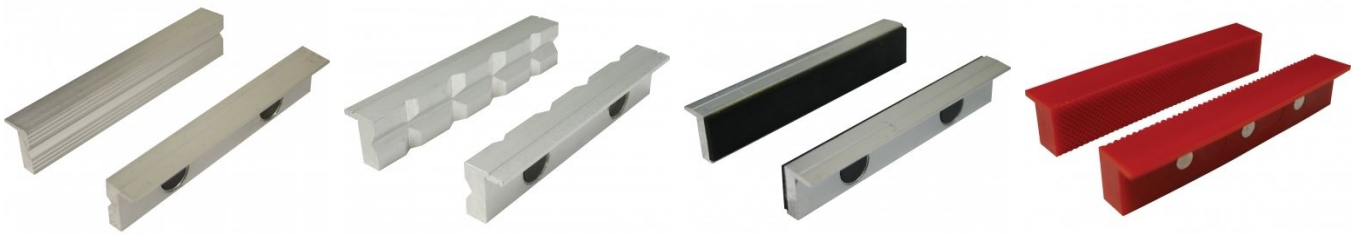

OFV8HD - Steel Offset Fabricated Bench Vice - Right Hand

200mm Jaw Width
 220mm Jaw Opening

Ex GST
\$660.00

Inc GST
\$726.00

ORDER CODE:	V0918
Model:	OFV8HD
Type:	Offset - Right Hand
Jaw Width (mm):	200
Jaw Opening (mm):	220
Overall Length (Closed Jaws) (mm):	690
Overall Width (mm):	370
Overall Height (mm):	245
Nett Weight (kg):	64

Description

Fabricated from steel plate and designed for heavy duty work

Features

- Right hand offset
- Serrated jaws

Recommended Accessories

V0532

Aluminium Magnetic Soft Jaws

V0539

Aluminium Magnetic Soft Jaws

V0536

Aluminium Magnetic Soft Jaws

V0542

Plastic Magnetic Soft Jaws

V0546

Plastic Magnetic Soft Jaws

V052