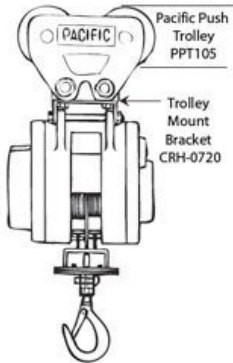

### Features

- Lightweight and compact design allowing for easy installation
- Automatic upper limit switch, when rope disc touches the limit arm, hoisting is automatically stopped
- Lower overwind limit switch
- Dynamic and mechanical brake providing instant and safe braking
- Convenient 240 volt/single phase power supply
- Sensor arm automatically stops motor if the wire rope is under-wound
- Wire rope with 360° weighted hook with safety latch
- Supplied with 3 metre power lead and industry plug & 10 metre heavy duty IP65 waterproof pendant control

### Optional Accessories

- Mounting Arm CRH-0710
- Push Trolley Mount Bracket CRH-0720A

Product Brochure For H276

Diagram of optional trolley mount bracket attached to a Pacific twin pin push trolley

Model		CWS-80	CWS-160	CWS-230	CWS-300
Rated Capacity	kg	80	160	230	300
Stock Code		CWS080	CWS160	CWS230	CWS300
Lifting Speed	m/min	30	22	14	13
Motor	kW	0.8	1.2	1.3	1.5
Power Supply		240 Volt 1Ø 50 Hz			
Lifting Height	m	35	40	24	24
Wire Rope	Ømmxm	3.3x36	4x41	5x25	4.8 x 25
Net weight	kg	9	14	15	17
Dimensions mm	A	200	244	244	244
	B	168	182	182	182
	C	Ø55	Ø55	Ø60	Ø60
Head Room	H	605	640	640	640