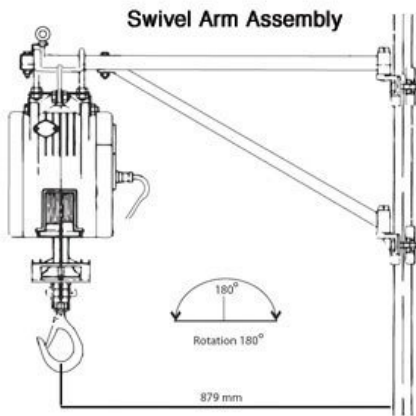

### Features

- Lightweight and compact design allowing for easy installation
- Automatic upper limit switch, when rope disc touches the limit arm, hoisting is automatically stopped
- Lower overwind limit switch
- Dynamic and mechanical brake providing instant and safe braking
- Convenient 240 volt/single phase power supply
- Sensor arm automatically stops motor if the wire rope is under-wound
- Wire rope with 360° weighted hook with safety latch
- Supplied with 3 metre power lead and industry plug & 10 metre heavy duty IP65 waterproof pendant control

### Optional Accessories

- Mounting Arm CRH-0710
- Push Trolley Mount Bracket CRH-0720A

Product Brochure For H276

Diagram of optional trolley mount bracket attached to a Pacific twin pin push trolley

Model		CWS-80	CWS-160	CWS-230	CWS-300
Rated Capacity	kg	80	160	230	300
Stock Code		CWS080	CWS160	CWS230	CWS300
Lifting Speed	m/min	30	22	14	13
Motor	kW	0.8	1.2	1.3	1.5
Power Supply		240 Volt 1Ø 50 Hz			
Lifting Height	m	35	40	24	24
Wire Rope	Ømmxm	3.3x36	4x41	5x25	4.8 x 25
Net weight	kg	9	14	15	17
Dimensions mm	A	200	244	244	244
	B	168	182	182	182
	C	Ø55	Ø55	Ø60	Ø60
Head Room	H	605	640	640	640