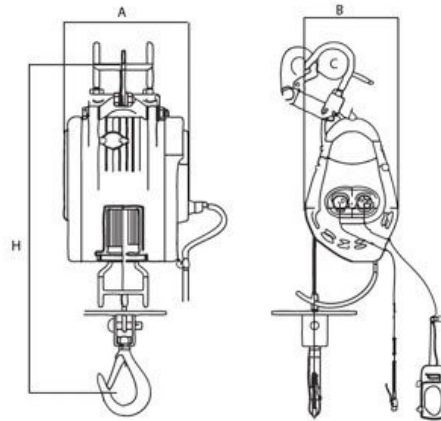

### Features

- Lightweight and compact design allowing for easy installation
- Automatic upper limit switch, when rope disc touches the limit arm, hoisting is automatically stopped
- Lower overwind limit switch
- Dynamic and mechanical brake providing instant and safe braking
- Convenient 240 volt/single phase power supply
- Sensor arm automatically stops motor if the wire rope is under-wound
- Wire rope with 360° weighted hook with safety latch
- Supplied with 3 metre power lead and industry plug & 10 metre heavy duty IP65 waterproof pendant control

### Optional Accessories

- Mounting Arm CRH-0710
- Push Trolley Mount Bracket CRH-0720A

Product Brochure For H276

Diagram of optional trolley mount bracket attached to a Pacific twin pin push trolley

Model		CWS-80	CWS-160	CWS-230	CWS-300
Rated Capacity	kg	80	160	230	300
Stock Code		CWS080	CWS160	CWS230	CWS300
Lifting Speed	m/min	30	22	14	13
Motor	kW	0.8	1.2	1.3	1.5
Power Supply		240 Volt 1Ø 50 Hz			
Lifting Height	m	35	40	24	24
Wire Rope	Ømmxm	3.3x36	4x41	5x25	4.8 x 25
Net weight	kg	9	14	15	17
Dimensions mm	A	200	244	244	244
	B	168	182	182	182
	C	Ø55	Ø55	Ø60	Ø60
Head Room	H	605	640	640	640