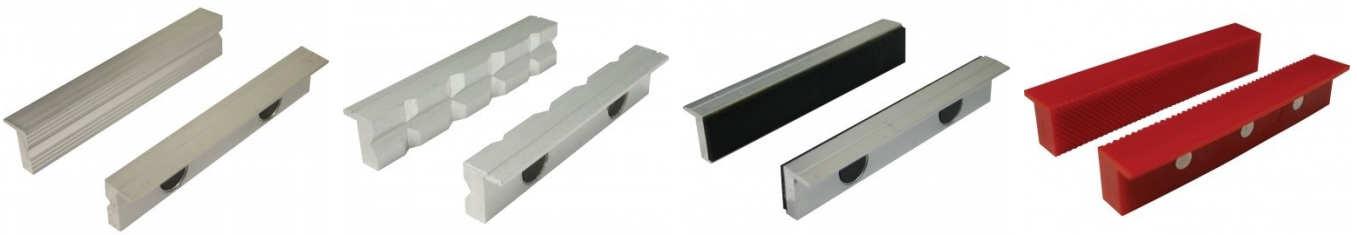

Recommended Accessories

V0532

Aluminium Magnetic Soft Jaws

V0539

Aluminium Magnetic Soft Jaws

V0536

Aluminium Magnetic Soft Jaws

V0542

Plastic Magnetic Soft Jaws