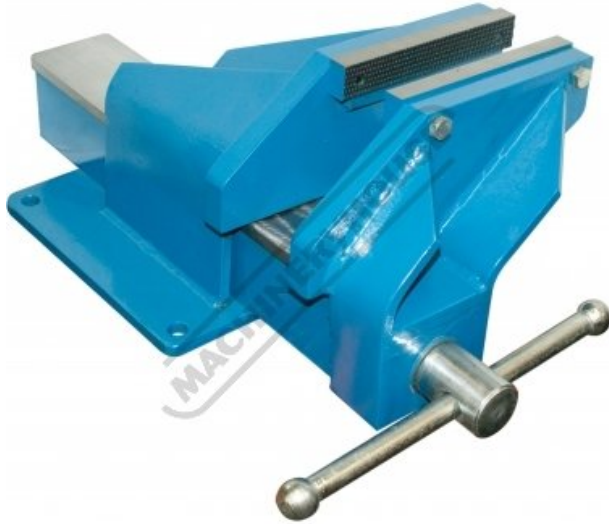

OFV6HD - Steel Offset Fabricated Bench Vice - Right Hand

150mm Jaw Width
 175mm Jaw Opening

Ex GST
\$290.00

Inc GST
\$319.00

ORDER CODE:	V0916
Model:	OFV6HD
Type:	Offset - Right Hand
Jaw Width (mm):	150
Jaw Opening (mm):	175
Overall Length (Closed Jaws) (mm):	500
Overall Width (mm):	280
Overall Height (mm):	185
Nett Weight (kg):	26.5

Description

Fabricated from steel plate and designed for heavy duty work

Features

- Right hand offset
- Serrated jaws

Recommended Accessories

V0532

Aluminium Magnetic Soft Jaws

V0539

Vice Brake Bender - Suits Bench Vices