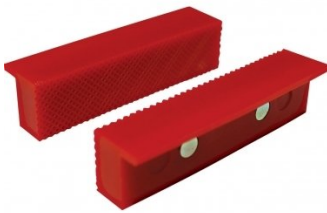

## OFV4HD - Steel Offset Fabricated Bench Vice - Right Hand

100mm Jaw Width  
 125mm Jaw Opening

**Ex GST**  
**\$190.00**

**Inc GST**  
**\$209.00**

ORDER CODE:	V0914
Model:	OFV4HD
Type:	Offset - Right Hand
Jaw Width (mm):	100
Jaw Opening (mm):	125
Overall Length (Closed Jaws) (mm):	340
Overall Width (mm):	190
Overall Height (mm):	132
Nett Weight (kg):	11.7

### Description

Fabricated from steel plate and designed for heavy duty work

### Features

- Right hand offset
- Serrated jaws

**Recommended Accessories**

V054  
Plastic Magnetic Soft Jaws

V0544  
Plastic Magnetic Soft Jaws

V053  
Aluminium Magnetic Soft Jaws

V0537  
Aluminium Magnetic Soft Jaws

V0534  
Aluminium Magnetic Soft Jaws

V050  
Vice Brake Bender - Suits  
Bench Vices