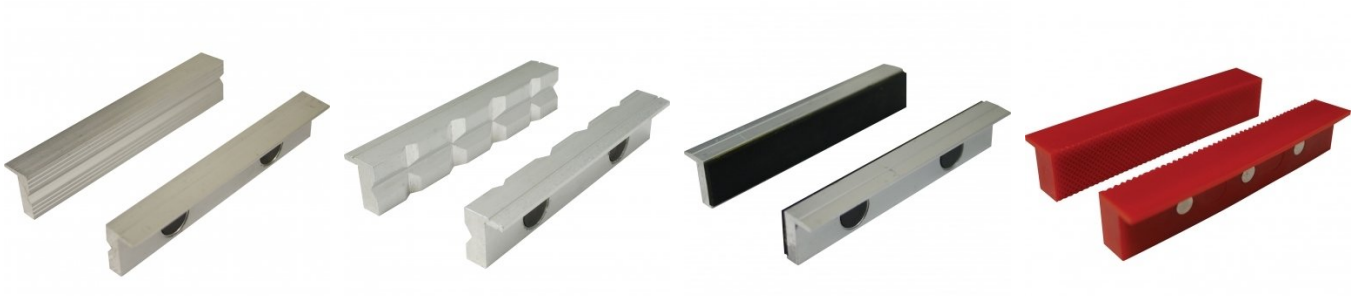

Recommended Accessories

V0532

Aluminium Magnetic Soft Jaws

V0539

Aluminium Magnetic Soft Jaws

V0536

Aluminium Magnetic Soft Jaws

V0542

Plastic Magnetic Soft Jaws