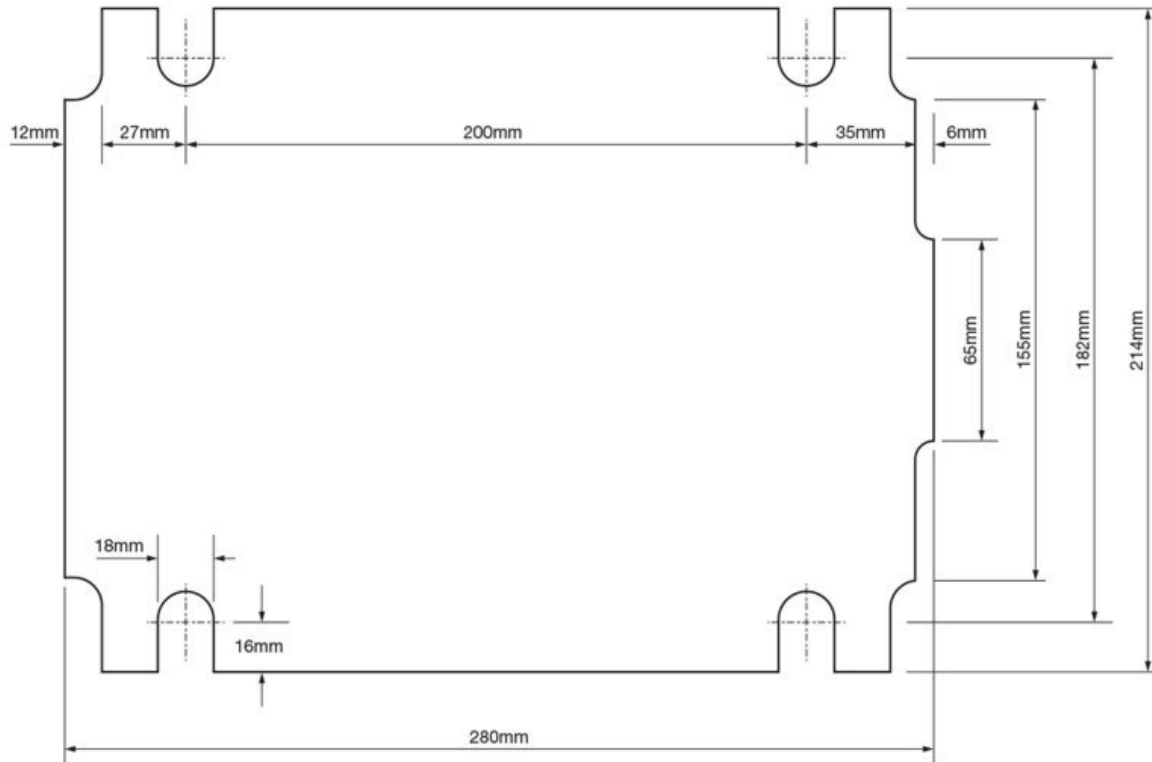

## DV-160 - Safeway Precision Drill Press Vice

160mm Jaw Width  
 105 / 115mm Jaw Opening

**Ex GST**  
**\$420.00**

**Inc GST**  
**\$462.00**

ORDER CODE:	V143
MODEL:	-
Type:	Precision Drill Vice
Jaw Width (mm):	160
Jaw Opening (mm):	105 / 115
Jaw Depth (mm):	44
Nett Weight (kg):	10.4

### Features

- Surface of the vice bed is parallel to the bottom of the vice body within 0.03mm
- Jaw plates and slide ways are square to within 0.03mm
- Down thrust semi-spear segment
- Precision ground
- Jaws hardened to HRC52
- Comes standard with stepped jaw
- Precision leadscrew supported by steel ball design for smoother operation

**Base Dimensions (V143)**

**Specific Features**

Left View

**Recommended Accessories**

V0532

Aluminium Magnetic Soft Jaws

V0539

Aluminium Magnetic Soft Jaws