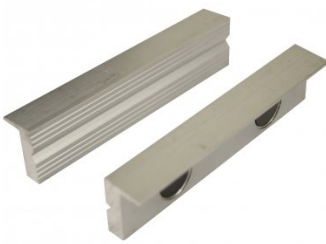

## No. 5 - Cast Iron Bench Vice

127mm Jaw Width  
 150mm Jaw Opening

**Ex GST**  
**\$140.00**

**Inc GST**  
**\$154.00**

ORDER CODE:	V089
Model:	No. 5
Type:	Bench
Jaw Width (mm):	127
Jaw Opening (mm):	150
Overall Length (Closed Jaws) (mm):	410
Overall Width (mm):	160
Overall Height (mm):	170
Nett Weight (kg):	17

### Description

Manufactured from nodular cast iron, and comes fitted with serrated jaws

### Features

- Acme screw thread

**Recommended Accessories**

V0531

Aluminium Magnetic Soft Jaws

V0538

Aluminium Magnetic Soft Jaws

V0535

Aluminium Magnetic Soft Jaws

V0542

Plastic Magnetic Soft Jaws

V0546

Plastic Magnetic Soft Jaws

V051

Vice Brake Bender - Suits Bench Vices