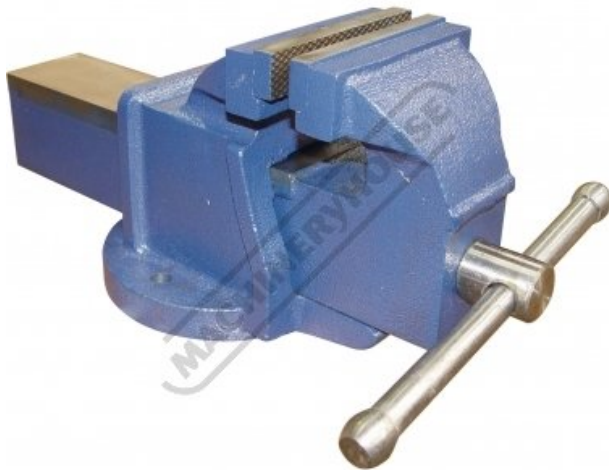

## No. 5 - Cast Iron Bench Vice

127mm Jaw Width  
 150mm Jaw Opening

**Ex GST**  
**\$140.00**

**Inc GST**  
**\$154.00**

ORDER CODE:	V089
Model:	No. 5
Type:	Bench
Jaw Width (mm):	127
Jaw Opening (mm):	150
Overall Length (Closed Jaws) (mm):	410
Overall Width (mm):	160
Overall Height (mm):	170
Nett Weight (kg):	17

### Description

Manufactured from nodular cast iron, and comes fitted with serrated jaws

### Features

- Acme screw thread

**Recommended Accessories**

V0531

Aluminium Magnetic Soft Jaws

V0538

Aluminium Magnetic Soft Jaws

V0535

Aluminium Magnetic Soft Jaws

V0542

Plastic Magnetic Soft Jaws

V0546

Plastic Magnetic Soft Jaws

V051

Vice Brake Bender - Suits Bench Vices