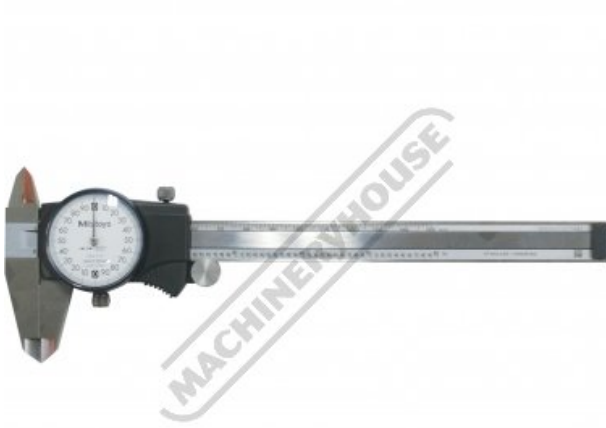

505-740 - Dial Caliper
 6"

Ex GST **Inc GST**
\$230.00 **\$253.00**

ORDER CODE:	M101
Measuring Units:	Imperial
Range:	0 - 6"
Graduations:	0.001"
A (mm):	16
B (mm):	40
C (mm):	16

Mitutoyo

Description

Mitutoyo dial calipers