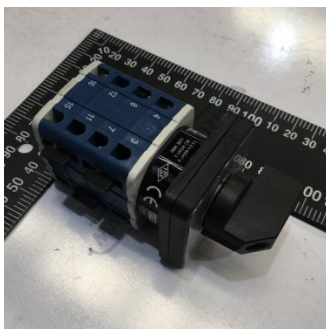

#9305180 - HI / LO SWITCH - 2 SPEED 415V

Suits Brobo

Ex GST
\$150.00

Inc GST
\$165.00

ORDER CODE: _____

Specific Features

View a

View b