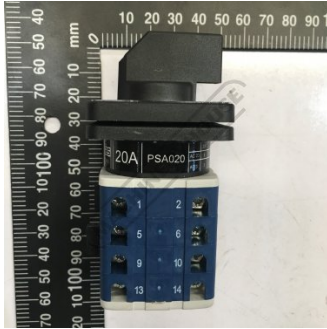

Product Brochure For S088

sales@machineryhouse.com.au
www.machineryhouse.com.au

View e