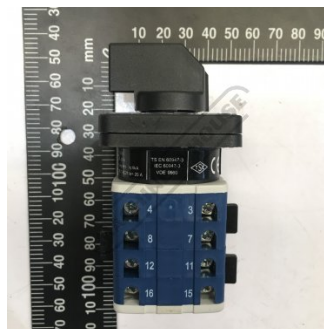

#9305180 - HI / LO SWITCH - 2 SPEED 415V

Suits Brobo

Ex GST
\$150.00

Inc GST
\$165.00

ORDER CODE: _____

Specific Features

View a

View b