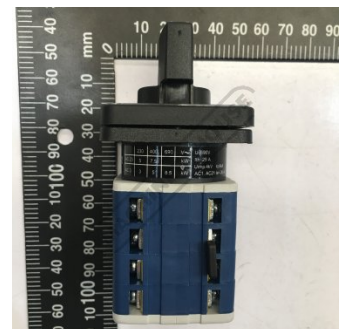

#9305180 - HI / LO SWITCH - 2 SPEED 415V

Suits Brobo

Ex GST
$150.00

Inc GST
$165.00

ORDER CODE: _____

Specific Features

View d