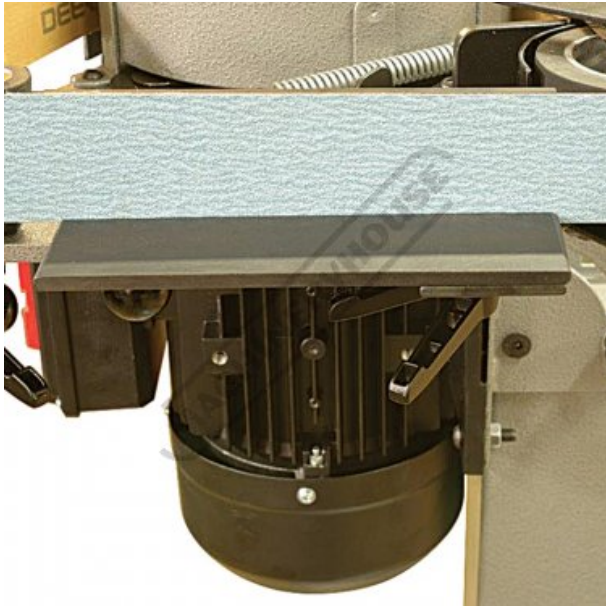

Product Brochure For L0996F

PT-602 - Platen Table

Suits SR-602 Select-A-Rad

Ex GST
\$100.00

Inc GST
\$110.00

ORDER CODE:	L0996F
MODEL:	PT-602
Type:	Platen Table
Wheel Diameter (mm):	~
Suits:	SR-602 Select-A-Rad

Description

PLATEN TABLE - To suit Select-A-Rad 602 LINISHER: (L0996)