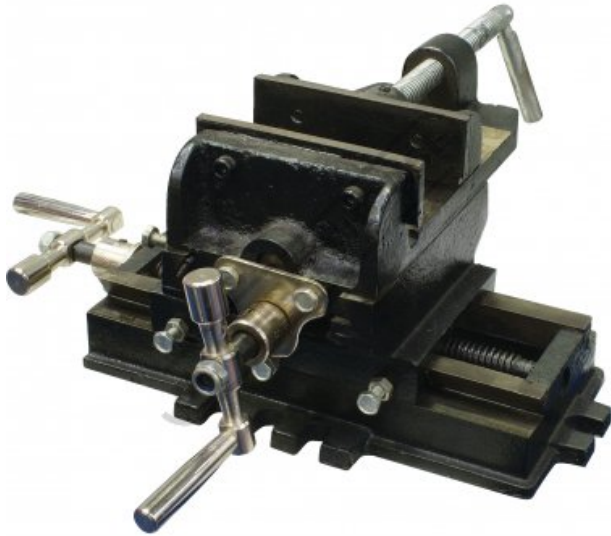

V120 - Compound Drill Vice

105mm Jaw Width
95mm Jaw Opening

Ex GST
\$90.00

Inc GST
\$99.00

| | |
|-------------------|-----------|
| ORDER CODE: | V120 |
| Jaw Width (mm): | 105 |
| Travel (mm): | 114 x 102 |
| Jaw Opening (mm): | 95 |
| Jaw Depth (mm): | 35 |
| Nett Weight (kg): | 10 |

Description

Cast iron body

Features

- Adjustable slides

Specific Features

Left View

Right View

Recommended Accessories

V0544

Plastic Magnetic Soft Jaws