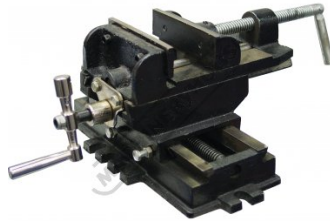

V120 - Compound Drill Vice

105mm Jaw Width
95mm Jaw Opening

Ex GST
\$90.00

Inc GST
\$99.00

| | |
|-------------------|-----------|
| ORDER CODE: | V120 |
| Jaw Width (mm): | 105 |
| Travel (mm): | 114 x 102 |
| Jaw Opening (mm): | 95 |
| Jaw Depth (mm): | 35 |
| Nett Weight (kg): | 10 |

Description

Cast iron body

Features

- Adjustable slides

Specific Features

Left View

Right View

Recommended Accessories

V053

Aluminium Magnetic Soft Jaws

V0537

Aluminium Magnetic Soft Jaws

V0534

Aluminium Magnetic Soft Jaws

V054

Plastic Magnetic Soft Jaws