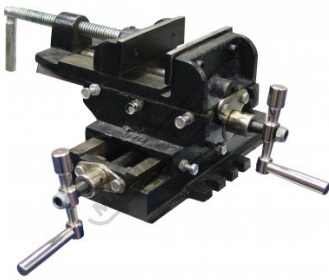

V120 - Compound Drill Vice

105mm Jaw Width
95mm Jaw Opening

Ex GST
\$90.00

Inc GST
\$99.00

| | |
|-------------------|-----------|
| ORDER CODE: | V120 |
| Jaw Width (mm): | 105 |
| Travel (mm): | 114 x 102 |
| Jaw Opening (mm): | 95 |
| Jaw Depth (mm): | 35 |
| Nett Weight (kg): | 10 |

Description

Cast iron body

Features

- Adjustable slides

Specific Features

Left View

Right View

Recommended Accessories

V0544

Plastic Magnetic Soft Jaws