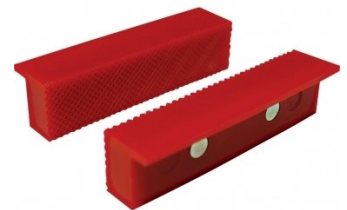

V120 - Compound Drill Vice

105mm Jaw Width
95mm Jaw Opening

Ex GST
\$90.00

Inc GST
\$99.00

| | |
|-------------------|-----------|
| ORDER CODE: | V120 |
| Jaw Width (mm): | 105 |
| Travel (mm): | 114 x 102 |
| Jaw Opening (mm): | 95 |
| Jaw Depth (mm): | 35 |
| Nett Weight (kg): | 10 |

Description

Cast iron body

Features

- Adjustable slides

Specific Features

Left View

Right View

Recommended Accessories

V053

Aluminium Magnetic Soft Jaws

V0537

Aluminium Magnetic Soft Jaws

V0534

Aluminium Magnetic Soft Jaws

V054

Plastic Magnetic Soft Jaws

V0544

Plastic Magnetic Soft Jaws